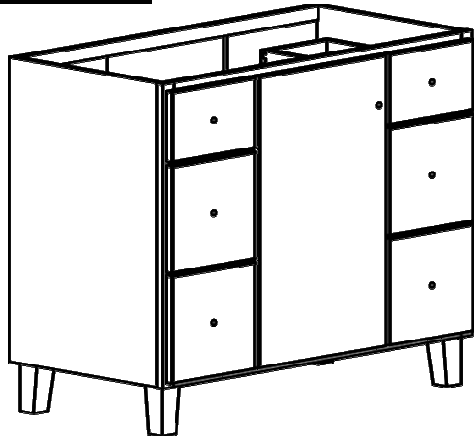

# VANITY SPECIFICATIONS

## Premier Overlay Collections Ashford, Gentry, Lambiere, Yorkshire and Zephyr

3D drawing shows hinged left. For hinged right, replace the "E" in position 7 of the model number with a "G".

Cabinet height is 33 1/2". All dimensions are shown in inches rounded up or down to the nearest 1/8". Available in 18" deep, depth does not include doors and drawer fronts which add 3/4".