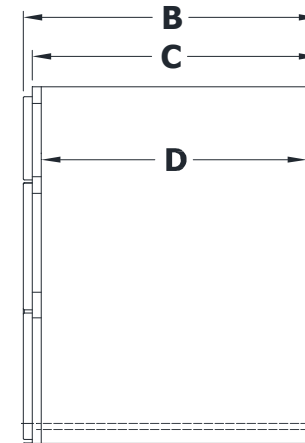

# VANITY SPECIFICATIONS

## Premier Overlay Collections Ashford, Gentry, Lambiere, Yorkshire and Zephyr

3D drawing shows hinged left. For hinged right, replace the "E" in position 7 of the model number with a "G".

Cabinet height is 33 1/2". All dimensions are shown in inches rounded up or down to the nearest 1/8". Available in 18" deep, depth does not include doors and drawer fronts which add 3/4".

Model	A	B	C	D	G	H	I	J	K	M
EK4221E	42"	21 3/4"	21"	19 1/4"	15 1/4"	26 7/16"	6 1/8"	8 1/4"	8 3/4"	9 3/8"