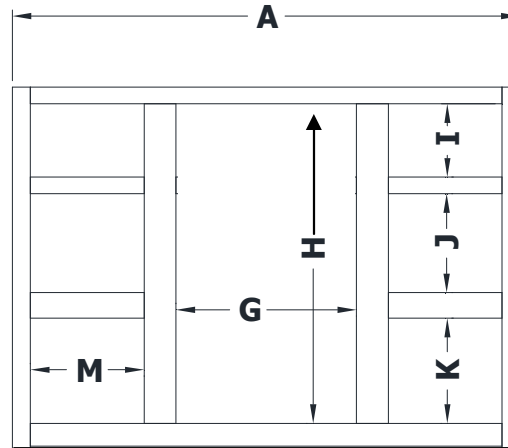

# VANITY SPECIFICATIONS

## Premier Overlay Collections Ashford, Gentry, Lambiere, Yorkshire and Zephyr

3D drawing shows hinged left. For hinged right, replace the "E" in position 7 of the model number with a "G".

Cabinet height is 33 1/2". All dimensions are shown in inches rounded up or down to the nearest 1/8". Available in 18" deep, depth does not include doors and drawer fronts which add 3/4".

Model	A	B	C	D	G	H	I	J	K	M
EK4221E	42"	21 3/4"	21"	19 1/4"	15 1/4"	26 7/16"	6 1/8"	8 1/4"	8 3/4"	9 3/8"