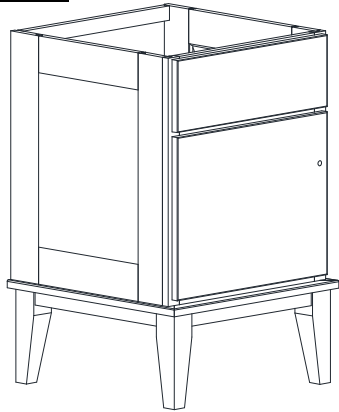

DRESSER VANITY SPECIFICATIONS

Premier Overlay Collections Ashford, Gentry, Lambiere, Yorkshire, Zephyr

3D drawing shows hinged left. For hinged right, replace the "P" in position 7 of the model number with a "G".

Cabinet height is 33 1/2". All dimensions are shown in inches rounded up or down to the nearest 1/8".

Also available in 18" deep, depth does not include doors and drawer fronts which add 3/4".

The dresser sill is 9 3/4" tall.