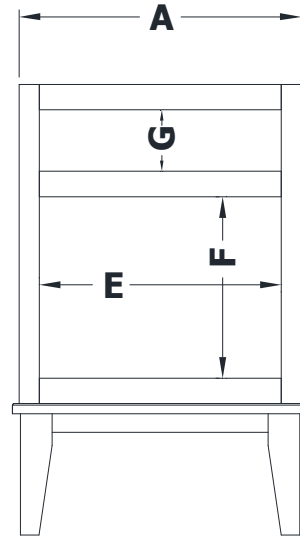

DRESSER VANITY SPECIFICATIONS

Premier Overlay Collections Ashford, Gentry, Lambiere, Yorkshire, Zephyr

3D drawing shows hinged left. For hinged right, replace the "P" in position 7 of the model number with a "G".

Cabinet height is 33 1/2". All dimensions are shown in inches rounded up or down to the nearest 1/8".

Also available in 18" deep, depth does not include doors and drawer fronts which add 3/4".

The dresser sill is 9 3/4" tall.

Model	A	B	C	D	E	F	G
DV2121P	21"	21 3/4"	21"	19 1/4"	18"	13 1/2"	4 5/8"