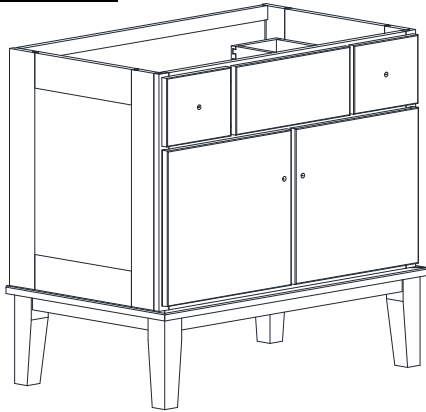

DRESSER VANITY SPECIFICATIONS

Premier Overlay Collections Ashford, Gentry, Lambiere, Yorkshire, Zephyr

Cabinet height is 33 1/2". All dimensions are shown in inches rounded up or down to the nearest 1/8".

Also available in 18" deep, depth does not include doors and drawer fronts which add 3/4".

The dresser sill is 9 3/4" tall.

Model	A	B	C	D	E	F	G	H
DV3621E	36"	21 3/4"	21"	19 1/4"	33 1/4"	13 1/2"	4 5/8"	6 7/8"
DV4221E	42"	21 3/4"	21"	19 1/4"	39"	13 1/2"	4 5/8"	9 3/8"