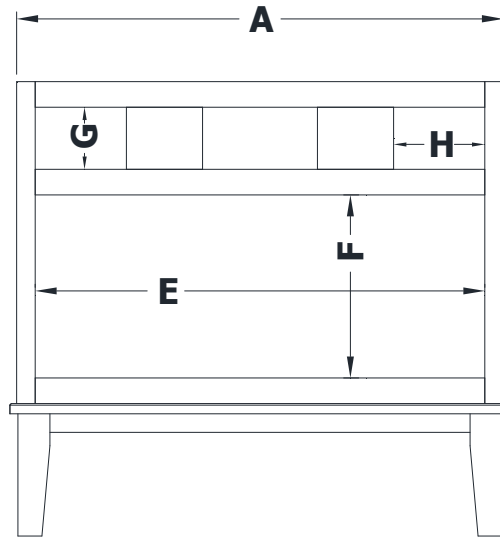

DRESSER VANITY SPECIFICATIONS

Premier Overlay Collections Ashford, Gentry, Lambiere, Yorkshire, Zephyr

Cabinet height is 33 1/2". All dimensions are shown in inches rounded up or down to the nearest 1/8".

Also available in 18" deep, depth does not include doors and drawer fronts which add 3/4".

The dresser sill is 9 3/4" tall.

Model	A	B	C	D	E	F	G	H
DV3621E	36"	21 3/4"	21"	19 1/4"	33 1/4"	13 1/2"	4 5/8"	6 7/8"
DV4221E	42"	21 3/4"	21"	19 1/4"	39"	13 1/2"	4 5/8"	9 3/8"