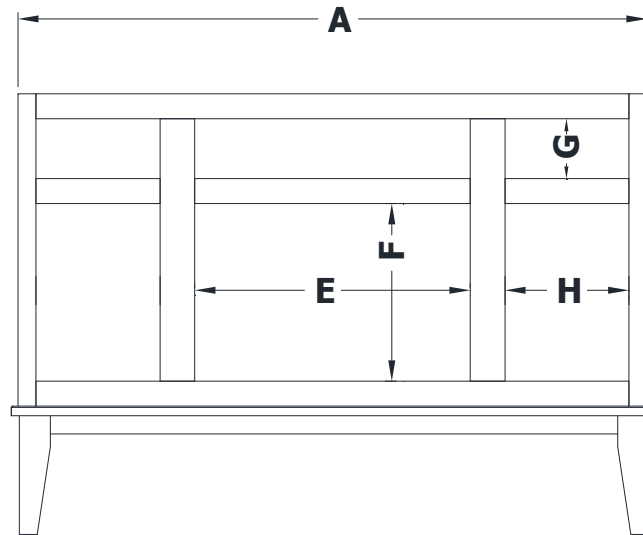

DRESSER VANITY SPECIFICATIONS

Premier Overlay Collections Ashford, Gentry, Lambiere, Yorkshire, and Zephyr

Cabinet height is 33 1/2". All dimensions are shown in inches rounded up or down to the nearest 1/8".

Also available in 18" deep, depth does not include doors and drawer fronts which add 3/4".

The dresser sill is 9 3/4" tall.

Model	A	B	C	D	E	F	G	H
DV4821-	48"	21 3/4"	21"	19 1/4"	20 7/8"	13 1/2"	4 5/8"	9 3/8"
DV5421-	54"	21 3/4"	21"	19 1/4"	26 7/8"	13 1/2"	4 5/8"	9 3/8"
DV6021-	60"	21 3/4"	21"	19 1/4"	27 1/8"	13 1/2"	4 5/8"	12 3/8"