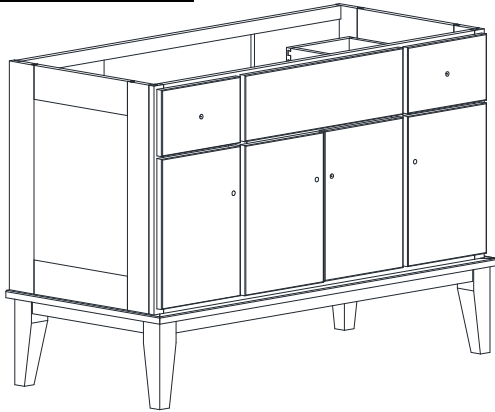

DRESSER VANITY SPECIFICATIONS

Premier Overlay Collections Ashford, Gentry, Lambiere, Yorkshire, and Zephyr

Cabinet height is 33 1/2". All dimensions are shown in inches rounded up or down to the nearest 1/8".

Also available in 18" deep, depth does not include doors and drawer fronts which add 3/4".

The dresser sill is 9 3/4" tall.

Model	A	B	C	D	E	F	G	H
DV4821-	48"	21 3/4"	21"	19 1/4"	20 7/8"	13 1/2"	4 5/8"	9 3/8"
DV5421-	54"	21 3/4"	21"	19 1/4"	26 7/8"	13 1/2"	4 5/8"	9 3/8"
DV6021-	60"	21 3/4"	21"	19 1/4"	27 1/8"	13 1/2"	4 5/8"	12 3/8"