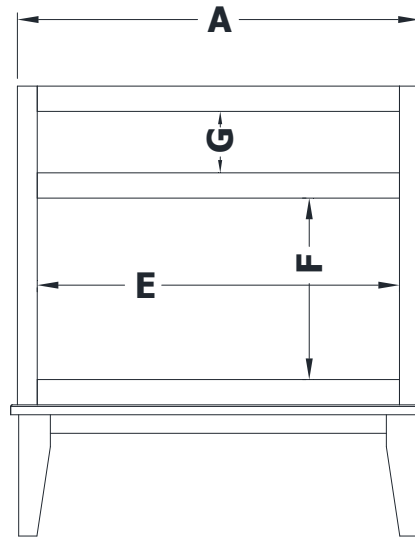

DRESSER VANITY SPECIFICATIONS

Premier Overlay Collections Ashford, Gentry, Lambiere, Yorkshire, Zephyr

Cabinet height is 33 1/2". All dimensions are shown in inches rounded up or down to the nearest 1/8".

Also available in 18" deep, depth does not include doors and drawer fronts which add 3/4".

The dresser sill is 9 3/4" tall.

Model	A	B	C	D	E	F	G
DV2421-	24"	21 3/4"	21"	19 1/4"	21"	13 1/2"	4 5/8"
DV2721-	27"	21 3/4"	21"	19 1/4"	24 1/4"	13 1/2"	4 5/8"
DV3021-	30"	21 3/4"	21"	19 1/4"	27"	13 1/2"	4 5/8"
DV3621-	36"	21 3/4"	21"	19 1/4"	33 1/4"	13 1/2"	4 5/8"