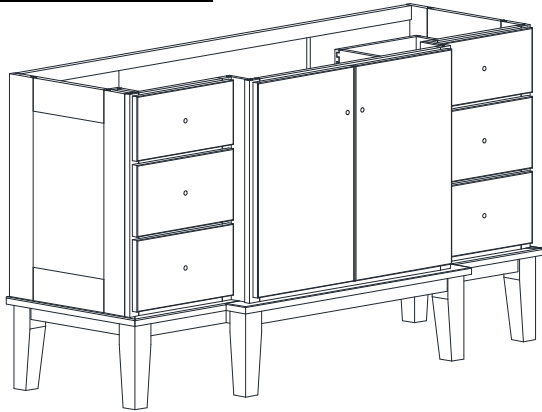

# BREAKFRONT DRESSER VANITY SPECIFICATIONS

## Premier Overlay Collections Ashford, Gentry, Lambiere, Yorkshire, Zephyr

Cabinet height is 33 1/2". All dimensions are shown in inches rounded up or down to the nearest 1/8".

Also available in 18" deep, depth does not include doors and drawer fronts which add 3/4".

The dresser sill is 9 3/4" tall.

Model	A	B	C	D	E	F	G	H	I	J
DF48BFE	48"	21 3/4"	21"	19 1/4"	21"	20"	4 5/8"	5 5/8"	5 3/4"	9 3/8"
DF54BFE	54"	21 3/4"	21"	19 1/4"	21"	20"	4 5/8"	5 5/8"	5 3/4"	12 3/8"
DF60BFE	60"	21 3/4"	21"	19 1/4"	26 7/8"	20"	4 5/8"	5 5/8"	5 3/4"	12 3/8"