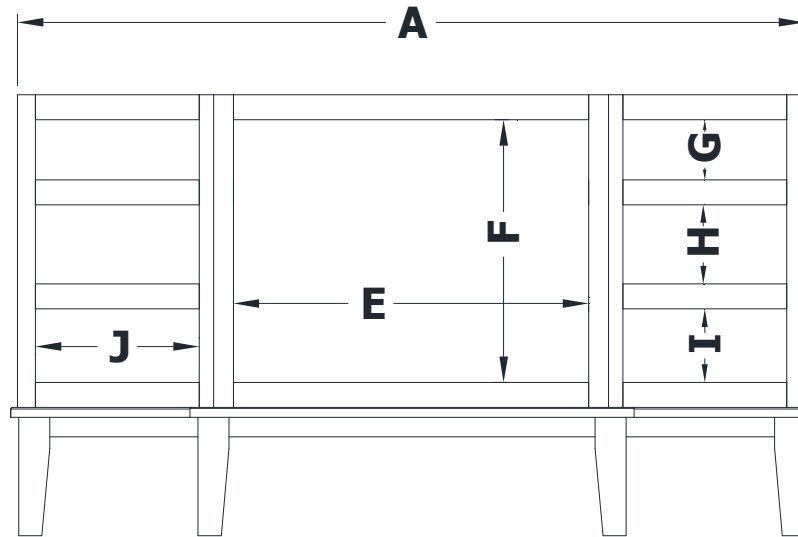

# BREAKFRONT DRESSER VANITY SPECIFICATIONS

## Premier Overlay Collections Ashford, Gentry, Lambiere, Yorkshire, Zephyr

Cabinet height is 33 1/2". All dimensions are shown in inches rounded up or down to the nearest 1/8".

Also available in 18" deep, depth does not include doors and drawer fronts which add 3/4".

The dresser sill is 9 3/4" tall.

Model	A	B	C	D	E	F	G	H	I	J
DF48BFE	48"	21 3/4"	21"	19 1/4"	21"	20"	4 5/8"	5 5/8"	5 3/4"	9 3/8"
DF54BFE	54"	21 3/4"	21"	19 1/4"	21"	20"	4 5/8"	5 5/8"	5 3/4"	12 3/8"
DF60BFE	60"	21 3/4"	21"	19 1/4"	26 7/8"	20"	4 5/8"	5 5/8"	5 3/4"	12 3/8"