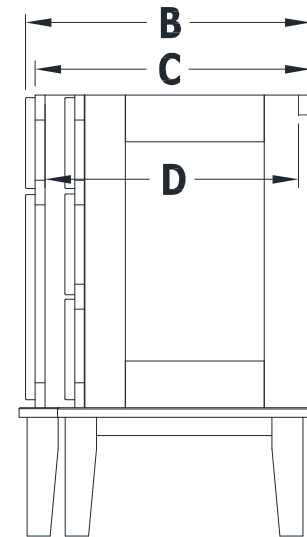

# BREAKFRONT DRESSER VANITY SPECIFICATIONS

## Premier Overlay Collections Ashford, Gentry, Lambiere, Yorkshire, Zephyr

Cabinet height is 33 1/2". All dimensions are shown in inches rounded up or down to the nearest 1/8".

Also available in 18" deep, depth does not include doors and drawer fronts which add 3/4".

The dresser sill is 9 3/4" tall.

Model	A	B	C	D	E	F	G	H	I	J
DF48BFE	48"	21 3/4"	21"	19 1/4"	21"	20"	4 5/8"	5 5/8"	5 3/4"	9 3/8"
DF54BFE	54"	21 3/4"	21"	19 1/4"	21"	20"	4 5/8"	5 5/8"	5 3/4"	12 3/8"
DF60BFE	60"	21 3/4"	21"	19 1/4"	26 7/8"	20"	4 5/8"	5 5/8"	5 3/4"	12 3/8"