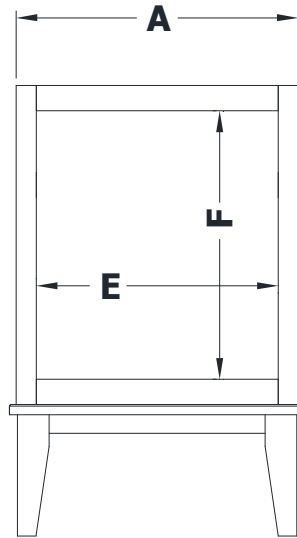

DRESSER VANITY SPECIFICATIONS

Premier Overlay Collections Ashford, Gentry, Lambiere, Yorkshire, Zephyr

3D drawing shows hinged left. For hinged right, replace the "P" in position 7 of the model number with a "G".

Cabinet height is 33 1/2". All dimensions are shown in inches rounded up or down to the nearest 1/8".

Also available in 18" deep, depth does not include doors and drawer fronts which add 3/4".

The dresser sill is 9 3/4" tall.

Model	A	B	C	D	E	F
DF2121P	21"	21 3/4"	21"	19 1/4"	18"	20"