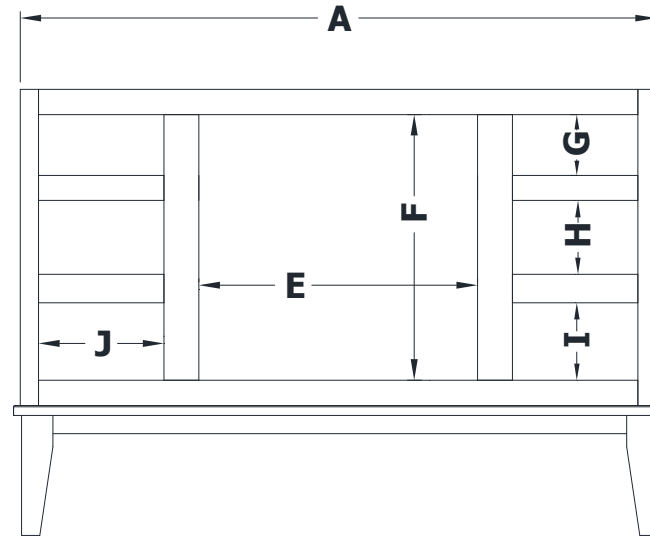

# DRESSER VANITY SPECIFICATIONS

## Premier Overlay Collections Ashford, Gentry, Lambiere, Yorkshire, Zephyr

Cabinet height is 33 1/2". All dimensions are shown in inches rounded up or down to the nearest 1/8".

Also available in 18" deep, depth does not include doors and drawer fronts which add 3/4".

The dresser sill is 9 3/4" tall.

Model	A	B	C	D	E	F	G	H	I	J
DF4821E	48"	21 3/4"	21"	19 1/4"	20 7/8"	20"	4 5/8"	5 5/8"	5 3/4"	9 3/8"
DF5421E	54"	21 3/4"	21"	19 1/4"	26 7/8"	20"	4 5/8"	5 5/8"	5 3/4"	9 3/8"
DF6021E	60"	21 3/4"	21"	19 1/4"	27 1/8"	20"	4 5/8"	5 5/8"	5 3/4"	12 3/8"