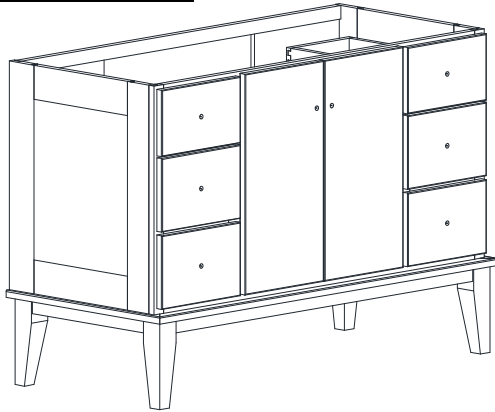

# DRESSER VANITY SPECIFICATIONS

## Premier Overlay Collections Ashford, Gentry, Lambiere, Yorkshire, Zephyr

Cabinet height is 33 1/2". All dimensions are shown in inches rounded up or down to the nearest 1/8".

Also available in 18" deep, depth does not include doors and drawer fronts which add 3/4".

The dresser sill is 9 3/4" tall.

Model	A	B	C	D	E	F	G	H	I	J
DF4821E	48"	21 3/4"	21"	19 1/4"	20 7/8"	20"	4 5/8"	5 5/8"	5 3/4"	9 3/8"
DF5421E	54"	21 3/4"	21"	19 1/4"	26 7/8"	20"	4 5/8"	5 5/8"	5 3/4"	9 3/8"
DF6021E	60"	21 3/4"	21"	19 1/4"	27 1/8"	20"	4 5/8"	5 5/8"	5 3/4"	12 3/8"