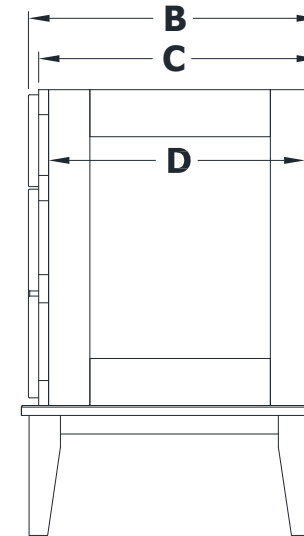

# DRESSER VANITY SPECIFICATIONS

## Premier Overlay Collections Ashford, Gentry, Lambiere, Yorkshire, Zephyr

Cabinet height is 33 1/2". All dimensions are shown in inches rounded up or down to the nearest 1/8".

Also available in 18" deep, depth does not include doors and drawer fronts which add 3/4".

The dresser sill is 9 3/4" tall.

Model	A	B	C	D	E	F	G	H	I	J
DF4821E	48"	21 3/4"	21"	19 1/4"	20 7/8"	20"	4 5/8"	5 5/8"	5 3/4"	9 3/8"
DF5421E	54"	21 3/4"	21"	19 1/4"	26 7/8"	20"	4 5/8"	5 5/8"	5 3/4"	9 3/8"
DF6021E	60"	21 3/4"	21"	19 1/4"	27 1/8"	20"	4 5/8"	5 5/8"	5 3/4"	12 3/8"