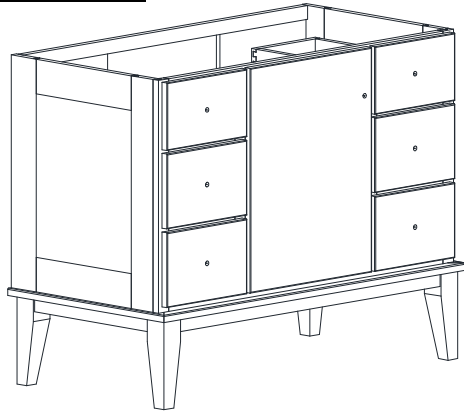

# DRESSER VANITY SPECIFICATIONS

## Premier Overlay Collections Ashford, Gentry, Lambiere, Yorkshire, Zephyr

3D drawing shows hinged left. For hinged right, replace the "P" in position 7 of the model number with a "G".

Cabinet height is 33 1/2". All dimensions are shown in inches rounded up or down to the nearest 1/8".

Also available in 18" deep, depth does not include doors and drawer fronts which add 3/4".

The dresser sill is 9 3/4" tall.

Model	A	B	C	D	E	F	G	H	I	J
DF4221E	42"	21 3/4"	21"	19 1/4"	18"	20"	4 5/8"	5 5/8"	5 3/4"	9 3/8"