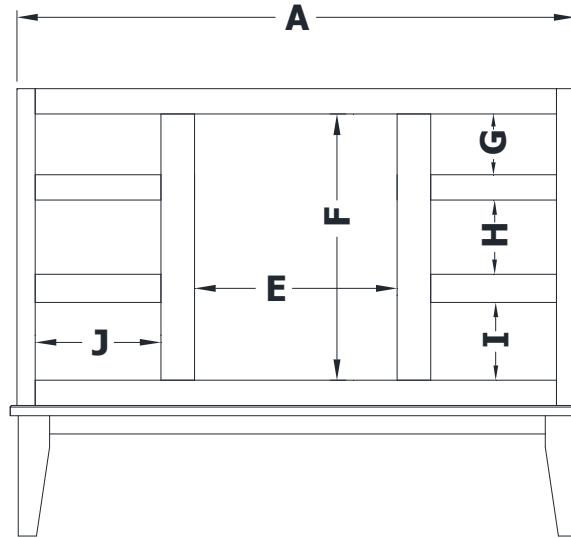

# DRESSER VANITY SPECIFICATIONS

## Premier Overlay Collections Ashford, Gentry, Lambiere, Yorkshire, Zephyr

3D drawing shows hinged left. For hinged right, replace the "P" in position 7 of the model number with a "G".

Cabinet height is 33 1/2". All dimensions are shown in inches rounded up or down to the nearest 1/8".

Also available in 18" deep, depth does not include doors and drawer fronts which add 3/4".

The dresser sill is 9 3/4" tall.

Model	A	B	C	D	E	F	G	H	I	J
DF4221E	42"	21 3/4"	21"	19 1/4"	18"	20"	4 5/8"	5 5/8"	5 3/4"	9 3/8"