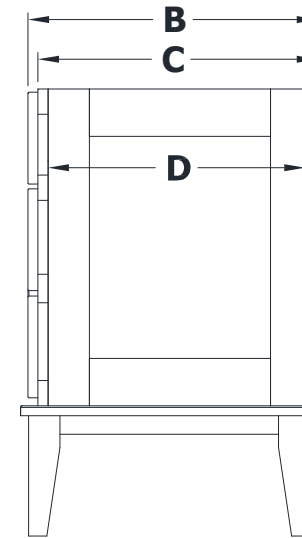

# DRESSER VANITY SPECIFICATIONS

## Premier Overlay Collections Ashford, Gentry, Lambiere, Yorkshire, Zephyr

3D drawing shows hinged left. For hinged right, replace the "P" in position 7 of the model number with a "G".

Cabinet height is 33 1/2". All dimensions are shown in inches rounded up or down to the nearest 1/8".

Also available in 18" deep, depth does not include doors and drawer fronts which add 3/4".

The dresser sill is 9 3/4" tall.

Model	A	B	C	D	E	F	G	H	I	J
DF4221E	42"	21 3/4"	21"	19 1/4"	18"	20"	4 5/8"	5 5/8"	5 3/4"	9 3/8"