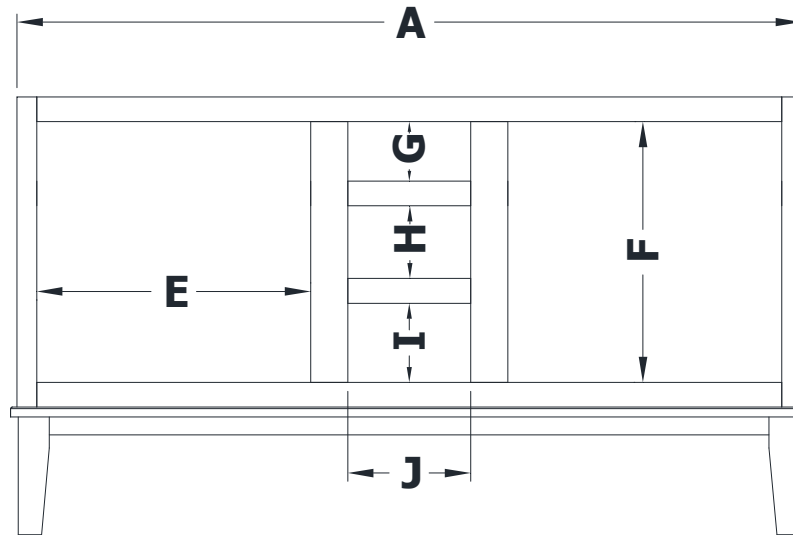

DRESSER VANITY SPECIFICATIONS

Premier Overlay Collections
 Ashford, Gentry, Lambiere, Yorkshire, Zephyr

2 bowl 60" vanity bowl centers are 12" from each end

Cabinet height is 33 1/2". All dimensions are shown in inches rounded up or down to the nearest 1/8".

Available in 18" deep, depth does not include doors and drawer fronts which add 3/4".

The dresser sill is 9 3/4" tall.

Model	A	B	C	D	E	F	G	H	I	J
DF60210	60"	21 3/4"	21"	19 1/4"	21"	20"	4 5/8"	5 5/8"	5 3/4"	9 3/8"