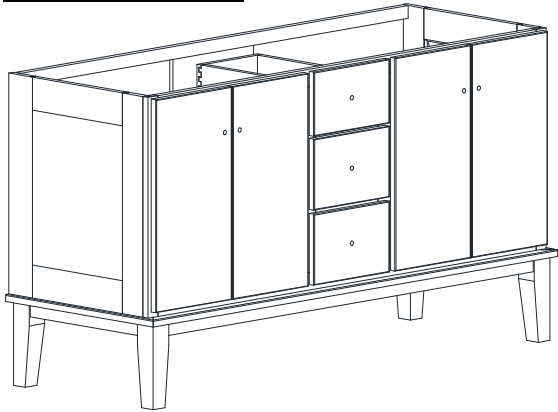

DRESSER VANITY SPECIFICATIONS

Premier Overlay Collections
 Ashford, Gentry, Lambiere, Yorkshire, Zephyr

2 bowl 60" vanity bowl centers are 12" from each end

Cabinet height is 33 1/2". All dimensions are shown in inches rounded up or down to the nearest 1/8".

Available in 18" deep, depth does not include doors and drawer fronts which add 3/4".

The dresser sill is 9 3/4" tall.

Model	A	B	C	D	E	F	G	H	I	J
DF60210	60"	21 3/4"	21"	19 1/4"	21"	20"	4 5/8"	5 5/8"	5 3/4"	9 3/8"