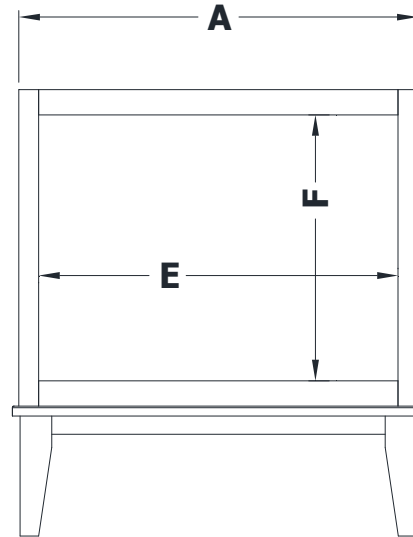

# DRESSER VANITY SPECIFICATIONS

## Premier Overlay Collections Ashford, Gentry, Lambiere, Yorkshire, Zephyr

Cabinet height is 33 1/2". All dimensions are shown in inches rounded up or down to the nearest 1/8".

Also available in 18" deep, depth does not include doors and drawer fronts which add 3/4".

The dresser sill is 9 3/4" tall.

Model	A	B	C	D	E	F
DF2421-	24"	21 3/4"	21"	19 1/4"	21"	13 1/2"
DF2721-	27"	21 3/4"	21"	19 1/4"	24 1/4"	13 1/2"
DF3021-	30"	21 3/4"	21"	19 1/4"	27"	13 1/2"
DF3621-	36"	21 3/4"	21"	19 1/4"	33 1/4"	13 1/2"