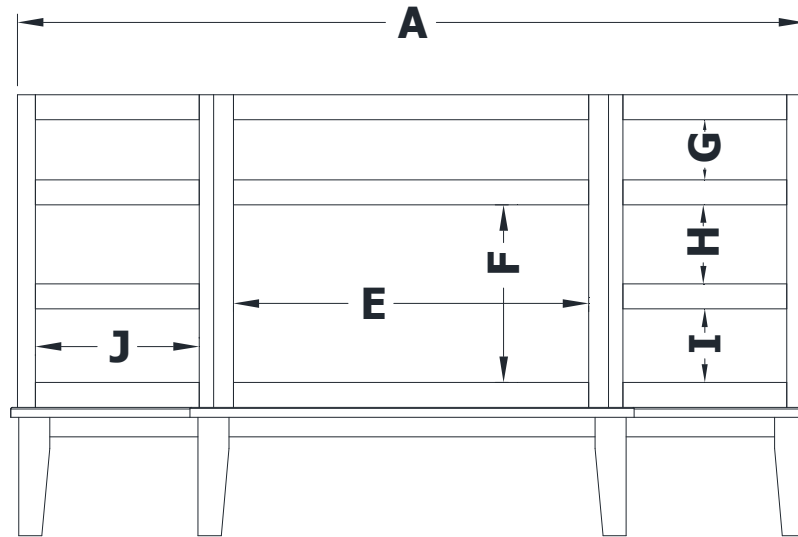

BREAKFRONT DRESSER VANITY SPECIFICATIONS

Premier Overlay Collections Ashford, Gentry, Lambiere, Yorkshire, Zephyr

Cabinet height is 33 1/2". All dimensions are shown in inches rounded up or down to the nearest 1/8".

Also available in 18" deep, depth does not include doors and drawer fronts which add 3/4".

The dresser sill is 9 3/4" tall.

Model	A	B	C	D	E	F	G	H	I	J
DD48BFE	48"	21 3/4"	21"	19 1/4"	21"	13 1/2"	4 5/8"	5 5/8"	5 3/4"	9 3/8"
DD54BFE	54"	21 3/4"	21"	19 1/4"	21"	13 1/2"	4 5/8"	5 5/8"	5 3/4"	12 3/8"
DD60BFE	60"	21 3/4"	21"	19 1/4"	26 7/8"	13 1/2"	4 5/8"	5 5/8"	5 3/4"	12 3/8"