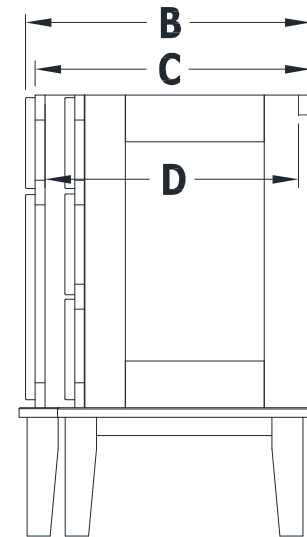

BREAKFRONT DRESSER VANITY SPECIFICATIONS

Premier Overlay Collections Ashford, Gentry, Lambiere, Yorkshire, Zephyr

Cabinet height is 33 1/2". All dimensions are shown in inches rounded up or down to the nearest 1/8".

Also available in 18" deep, depth does not include doors and drawer fronts which add 3/4".

The dresser sill is 9 3/4" tall.

Model	A	B	C	D	E	F	G	H	I	J
DD48BFE	48"	21 3/4"	21"	19 1/4"	21"	13 1/2"	4 5/8"	5 5/8"	5 3/4"	9 3/8"
DD54BFE	54"	21 3/4"	21"	19 1/4"	21"	13 1/2"	4 5/8"	5 5/8"	5 3/4"	12 3/8"
DD60BFE	60"	21 3/4"	21"	19 1/4"	26 7/8"	13 1/2"	4 5/8"	5 5/8"	5 3/4"	12 3/8"