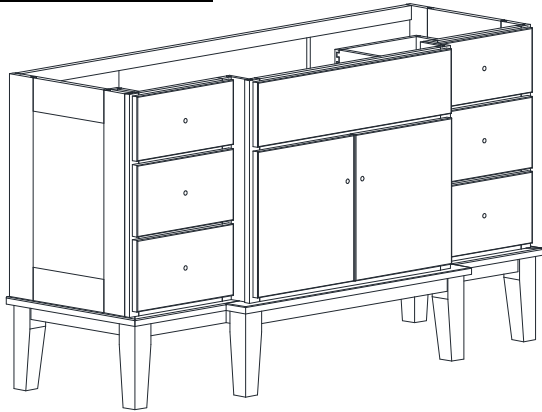

BREAKFRONT DRESSER VANITY SPECIFICATIONS

Premier Overlay Collections Ashford, Gentry, Lambiere, Yorkshire, Zephyr

Cabinet height is 33 1/2". All dimensions are shown in inches rounded up or down to the nearest 1/8".

Also available in 18" deep, depth does not include doors and drawer fronts which add 3/4".

The dresser sill is 9 3/4" tall.

Model	A	B	C	D	E	F	G	H	I	J
DD48BFE	48"	21 3/4"	21"	19 1/4"	21"	13 1/2"	4 5/8"	5 5/8"	5 3/4"	9 3/8"
DD54BFE	54"	21 3/4"	21"	19 1/4"	21"	13 1/2"	4 5/8"	5 5/8"	5 3/4"	12 3/8"
DD60BFE	60"	21 3/4"	21"	19 1/4"	26 7/8"	13 1/2"	4 5/8"	5 5/8"	5 3/4"	12 3/8"