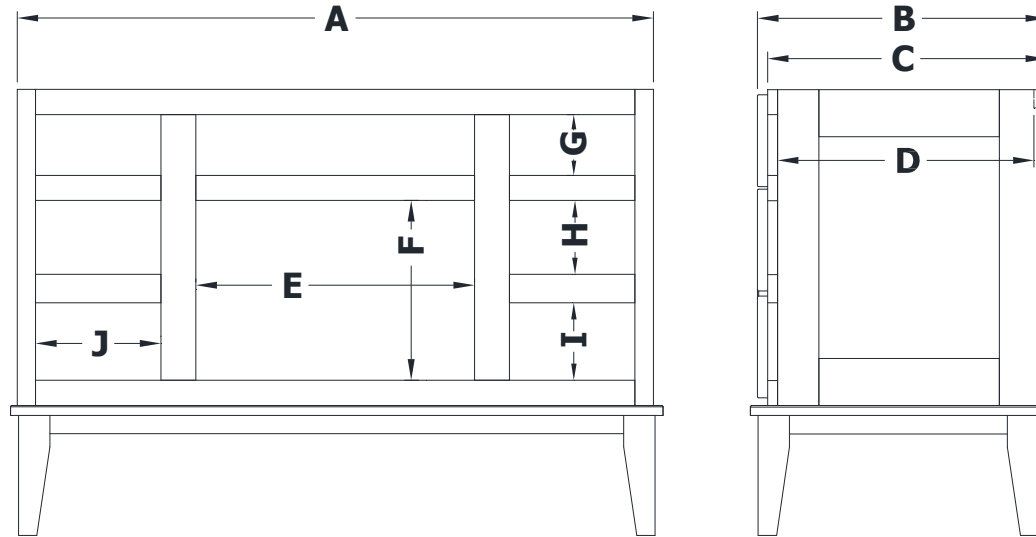

# DRESSER VANITY SPECIFICATIONS

## Premier Overlay Collections Ashford, Gentry, Lambiere, Yorkshire, Zephyr

Cabinet height is 33 1/2". All dimensions are shown in inches rounded up or down to the nearest 1/8".

Also available in 18" deep, depth does not include doors and drawer fronts which add 3/4".

The dresser sill is 9 3/4" tall.

Model	A	B	C	D	E	F	G	H	I	J
DD4821E	48"	21 3/4"	21"	19 1/4"	20 7/8"	13 1/2"	4 5/8"	5 5/8"	5 3/4"	9 3/8"
DD5421E	54"	21 3/4"	21"	19 1/4"	26 7/8"	13 1/2"	4 5/8"	5 5/8"	5 3/4"	9 3/8"
DD6021E	60"	21 3/4"	21"	19 1/4"	27 1/8"	13 1/2"	4 5/8"	5 5/8"	5 3/4"	12 3/8"