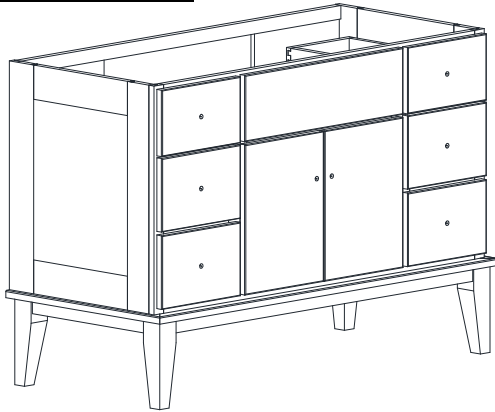

# DRESSER VANITY SPECIFICATIONS

## Premier Overlay Collections Ashford, Gentry, Lambiere, Yorkshire, Zephyr

Cabinet height is 33 1/2". All dimensions are shown in inches rounded up or down to the nearest 1/8".

Also available in 18" deep, depth does not include doors and drawer fronts which add 3/4".

The dresser sill is 9 3/4" tall.

Model	A	B	C	D	E	F	G	H	I	J
DD4821E	48"	21 3/4"	21"	19 1/4"	20 7/8"	13 1/2"	4 5/8"	5 5/8"	5 3/4"	9 3/8"
DD5421E	54"	21 3/4"	21"	19 1/4"	26 7/8"	13 1/2"	4 5/8"	5 5/8"	5 3/4"	9 3/8"
DD6021E	60"	21 3/4"	21"	19 1/4"	27 1/8"	13 1/2"	4 5/8"	5 5/8"	5 3/4"	12 3/8"