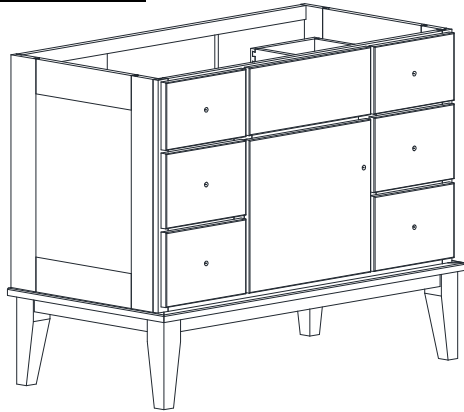

DRESSER VANITY SPECIFICATIONS

Premier Overlay Collections Ashford, Gentry, Lambiere, Yorkshire, Zephyr

3D drawing shows hinged left. For hinged right, replace the "E" in position 7 of the model number with a "G".

Cabinet height is 33 1/2". All dimensions are shown in inches rounded up or down to the nearest 1/8".

Also available in 18" deep, depth does not include doors and drawer fronts which add 3/4".

The dresser sill is 9 3/4" tall.