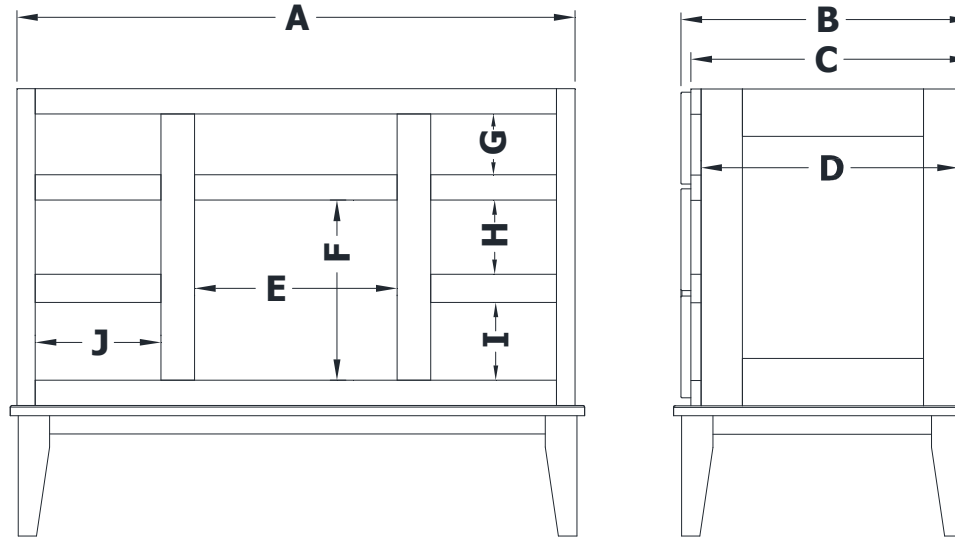

DRESSER VANITY SPECIFICATIONS

Premier Overlay Collections Ashford, Gentry, Lambiere, Yorkshire, Zephyr

3D drawing shows hinged left. For hinged right, replace the "E" in position 7 of the model number with a "G".

Cabinet height is 33 1/2". All dimensions are shown in inches rounded up or down to the nearest 1/8".

Also available in 18" deep, depth does not include doors and drawer fronts which add 3/4".

The dresser sill is 9 3/4" tall.

Model	A	B	C	D	E	F	G	H	I	J
DD4221E	42"	21 3/4"	21"	19 1/4"	18"	13 1/2"	4 5/8"	5 5/8"	5 3/4"	9 3/8"