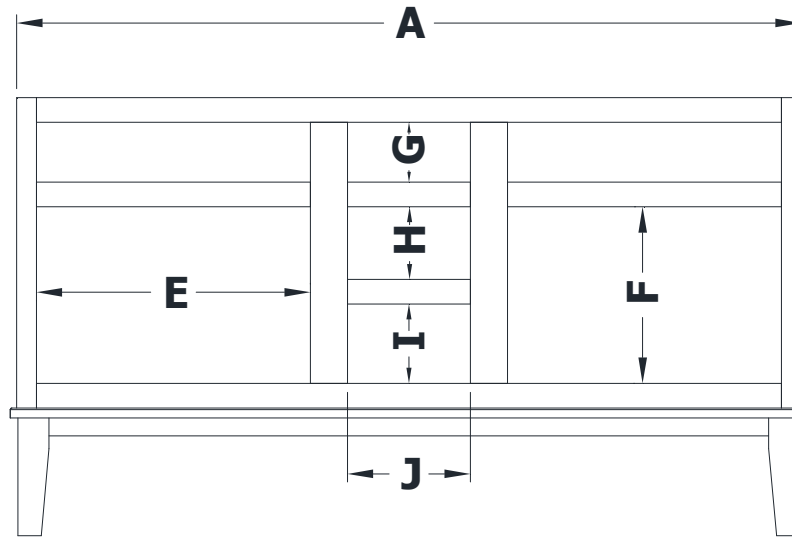

DRESSER VANITY SPECIFICATIONS

Premier Overlay Collections Ashford, Gentry, Lambiere, Yorkshire, Zephyr

2 bowl 60" vanity bowl centers are 12" from each end.

Cabinet height is 33 1/2". All dimensions are shown in inches rounded up or down to the nearest 1/8".

Available in 18" deep, depth does not include doors and drawer fronts which add 3/4".

The dresser sill is 9 3/4" tall.

Model	A	B	C	D	E	F	G	H	I	J
DD60210	60"	21 3/4"	21"	19 1/4"	21"	13 1/2"	4 5/8"	5 5/8"	5 3/4"	9 3/8"