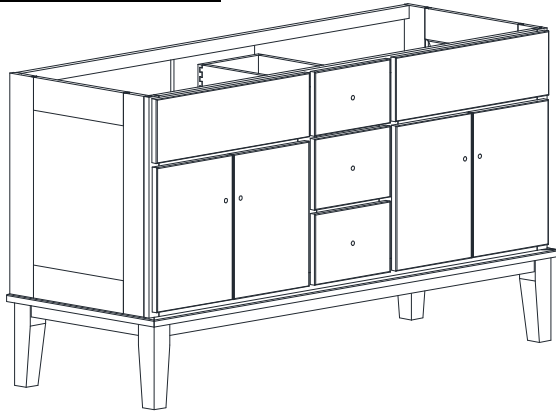

DRESSER VANITY SPECIFICATIONS

Premier Overlay Collections Ashford, Gentry, Lambiere, Yorkshire, Zephyr

2 bowl 60" vanity bowl centers are 12" from each end.

Cabinet height is 33 1/2". All dimensions are shown in inches rounded up or down to the nearest 1/8".

Available in 18" deep, depth does not include doors and drawer fronts which add 3/4".

The dresser sill is 9 3/4" tall.

Model	A	B	C	D	E	F	G	H	I	J
DD60210	60"	21 3/4"	21"	19 1/4"	21"	13 1/2"	4 5/8"	5 5/8"	5 3/4"	9 3/8"