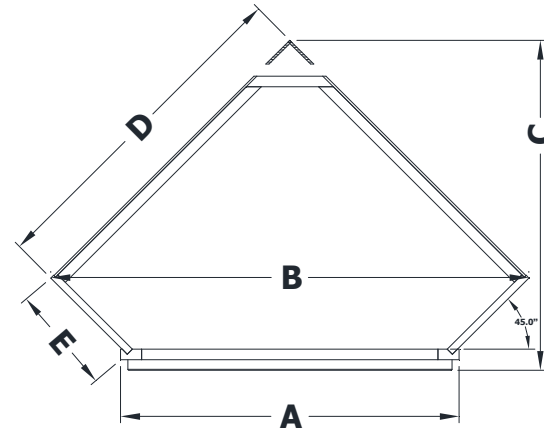

CORNER VANITY SPECIFICATIONS

Premier Overlay Collections
 Ashford, Gentry, Lambiere, Yorkshire, Zephyr

Cabinet height is 33 1/2". All dimensions are shown in inches rounded up or down to the nearest 1/8".

Model	A	B	C	D	E	F	G	H	I
BVCV2D-	24"	33 7/8"	23 1/2"	23 7/8"	7 5/8"	5 3/4"	21"	19"	6 1/8"