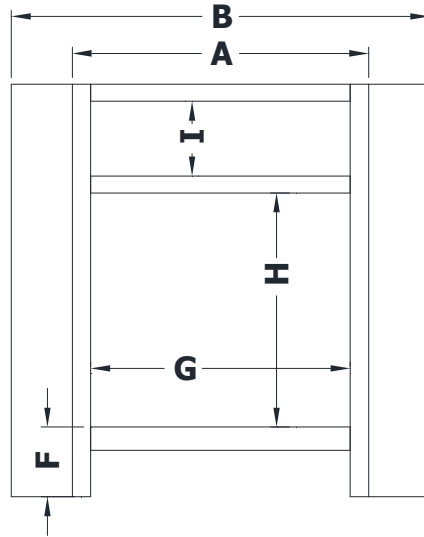

CORNER VANITY SPECIFICATIONS

Premier Overlay Collections
 Ashford, Gentry, Lambiere, Yorkshire, Zephyr

Cabinet height is 33 1/2". All dimensions are shown in inches rounded up or down to the nearest 1/8".

Model	A	B	C	D	E	F	G	H	I
BVCV2D-	24"	33 7/8"	23 1/2"	23 7/8"	7 5/8"	5 3/4"	21"	19"	6 1/8"