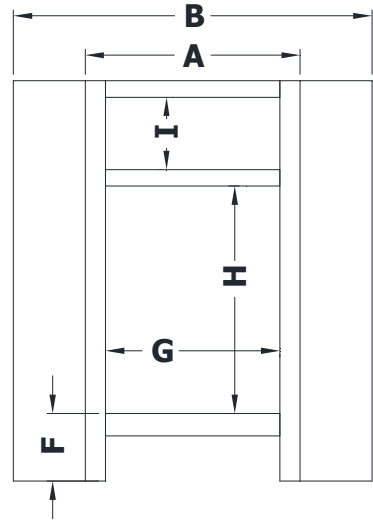

# CORNER VANITY SPECIFICATIONS

## Premier Overlay Collections Ashford, Gentry, Lambiere, Yorkshire, Zephyr

3D drawing shows hinged left. For hinged right, replace the "L" in position 7 of the model number with a "R".

Cabinet height is 33 1/2". All dimensions are shown in inches rounded up or down to the nearest 1/8".

Model	A	B	C	D	E	F	G	H	I
BVCV1DL	18"	30"	22 5/8"	21 1/4"	9 1/8"	5 3/4"	14 5/8"	19"	6 1/8"