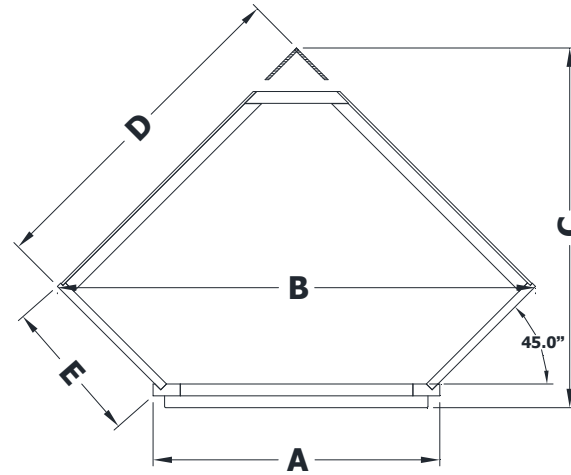

# CORNER VANITY SPECIFICATIONS

## Premier Overlay Collections Ashford, Gentry, Lambiere, Yorkshire, Zephyr

3D drawing shows hinged left. For hinged right, replace the "L" in position 7 of the model number with a "R".

Cabinet height is 33 1/2". All dimensions are shown in inches rounded up or down to the nearest 1/8".

Model	A	B	C	D	E	F	G	H	I
BVCV1DL	18"	30"	22 5/8"	21 1/4"	9 1/8"	5 3/4"	14 5/8"	19"	6 1/8"