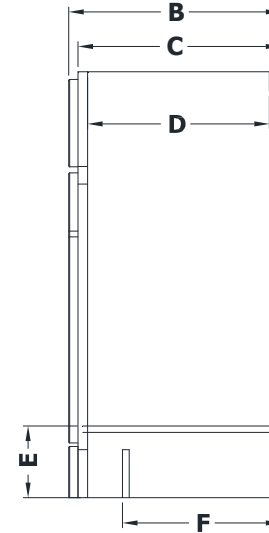

# VANITY SPECIFICATIONS

## Premier Overlay Collections Ashford, Gentry, Lambiere, Yorkshire, Zephyr

3D drawing shows hinged left. For hinged right, replace the "L" in position 7 of the model number with a "R".

Cabinet height is 33 1/2". All dimensions are shown in inches rounded up or down to the nearest 1/8". Available only in 16" deep, depth does not include doors and drawer fronts which add 3/4".

Model	A	B	C	D	E	F	G	H	I
BV1816L	18"	16 3/4"	16"	14 1/4"	5 3/4"	12 1/2"	15 1/4"	19"	7 3/8"
BV2116L	18"	16 3/4"	16"	14 1/4"	5 3/4"	12 1/2"	18"	19"	7 3/8"