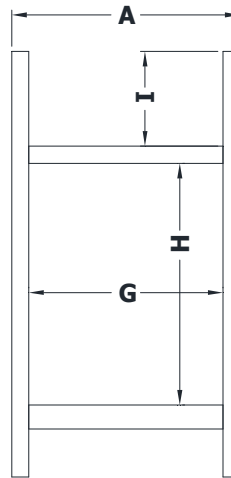

# VANITY SPECIFICATIONS

## Premier Overlay Collections Ashford, Gentry, Lambiere, Yorkshire, Zephyr

3D drawing shows hinged left. For hinged right, replace the "L" in position 7 of the model number with a "R".

Cabinet height is 33 1/2". All dimensions are shown in inches rounded up or down to the nearest 1/8". Available only in 16" deep, depth does not include doors and drawer fronts which add 3/4".

Model	A	B	C	D	E	F	G	H	I
BV1816L	18"	16 3/4"	16"	14 1/4"	5 3/4"	12 1/2"	15 1/4"	19"	7 3/8"
BV2116L	18"	16 3/4"	16"	14 1/4"	5 3/4"	12 1/2"	18"	19"	7 3/8"