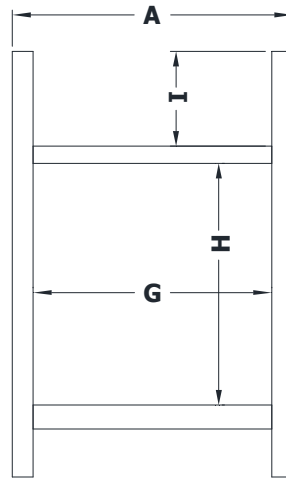

VANITY SPECIFICATIONS

Premier Overlay Collections Ashford, Gentry, Lambiere, Yorkshire, Zephyr

Cabinet height is 33 1/2". All dimensions are shown in inches rounded up or down to the nearest 1/8".
Available only in 16" deep, depth does not include doors and drawer fronts which add 3/4".

Model	A	B	C	D	E	F	G	H	I
BV2416-	24"	16 3/4"	16"	14 1/4"	5 3/4"	12 1/2"	21"	19"	7 3/8"
BV2716-	27"	16 3/4"	16"	14 1/4"	5 3/4"	12 1/2"	24 1/4"	19"	7 3/8"
BV3016-	30"	16 3/4"	16"	14 1/4"	5 3/4"	12 1/2"	27"	19"	7 3/8"