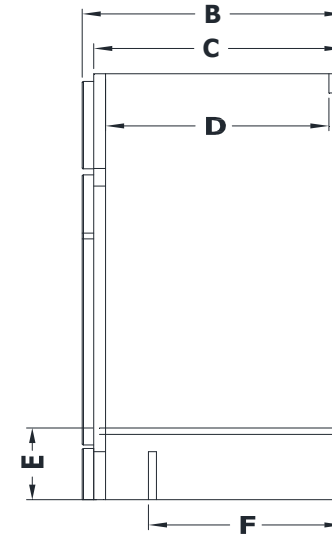

VANITY SPECIFICATIONS

Premier Overlay Collections Ashford, Gentry, Lambiere, Yorkshire, Zephyr

Cabinet height is 33 1/2". All dimensions are shown in inches rounded up or down to the nearest 1/8".
Available only in 16" deep, depth does not include doors and drawer fronts which add 3/4".

Model	A	B	C	D	E	F	G	H	I
BV2416-	24"	16 3/4"	16"	14 1/4"	5 3/4"	12 1/2"	21"	19"	7 3/8"
BV2716-	27"	16 3/4"	16"	14 1/4"	5 3/4"	12 1/2"	24 1/4"	19"	7 3/8"
BV3016-	30"	16 3/4"	16"	14 1/4"	5 3/4"	12 1/2"	27"	19"	7 3/8"