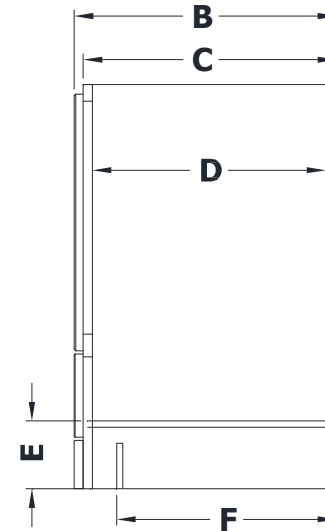

# VANITY SPECIFICATIONS

## Premier Overlay Collections Ashford, Gentry, Lambiere, Yorkshire, Zephyr

Cabinet height is 33 1/2". All dimensions are shown in inches rounded up or down to the nearest 1/8".

Also available in 16" and 18" deep, depth does not include doors and drawer fronts which add 3/4".

33", 36" and 42" models are not available in 16" depth.

Model	A	B	C	D	E	F	G	H	I
<b>BV2421Q</b>	24"	21 3/4"	21"	19 1/4"	5 3/4"	17 1/2"	21"	19 1/4"	5 3/4"
<b>BV2721Q</b>	27"	21 3/4"	21"	19 1/4"	5 3/4"	17 1/2"	24 1/4"	19 1/4"	5 3/4"
<b>BV3021Q</b>	30"	21 3/4"	21"	19 1/4"	5 3/4"	17 1/2"	27"	19 1/4"	5 3/4"
<b>BV3321Q</b>	33"	21 3/4"	21"	19 1/4"	5 3/4"	17 1/2"	30"	19 1/4"	5 3/4"
<b>BV3621Q</b>	36"	21 3/4"	21"	19 1/4"	5 3/4"	17 1/2"	33 1/4"	19 1/4"	5 3/4"
<b>BV4221Q</b>	42"	21 3/4"	21"	19 1/4"	5 3/4"	17 1/2"	39"	19 1/4"	5 3/4"