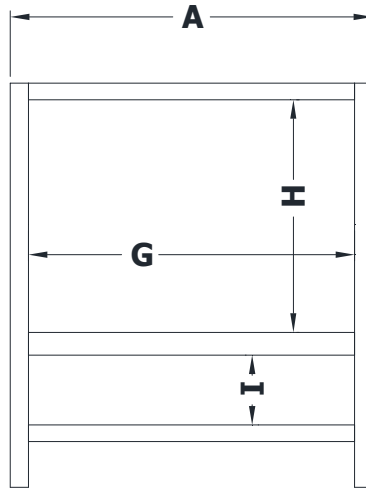

# VANITY SPECIFICATIONS

## Premier Overlay Collections Ashford, Gentry, Lambiere, Yorkshire, Zephyr

Cabinet height is 33 1/2". All dimensions are shown in inches rounded up or down to the nearest 1/8".

Also available in 16" and 18" deep, depth does not include doors and drawer fronts which add 3/4".

33", 36" and 42" models are not available in 16" depth.

Model	A	B	C	D	E	F	G	H	I
<b>BV2421Q</b>	24"	21 3/4"	21"	19 1/4"	5 3/4"	17 1/2"	21"	19 1/4"	5 3/4"
<b>BV2721Q</b>	27"	21 3/4"	21"	19 1/4"	5 3/4"	17 1/2"	24 1/4"	19 1/4"	5 3/4"
<b>BV3021Q</b>	30"	21 3/4"	21"	19 1/4"	5 3/4"	17 1/2"	27"	19 1/4"	5 3/4"
<b>BV3321Q</b>	33"	21 3/4"	21"	19 1/4"	5 3/4"	17 1/2"	30"	19 1/4"	5 3/4"
<b>BV3621Q</b>	36"	21 3/4"	21"	19 1/4"	5 3/4"	17 1/2"	33 1/4"	19 1/4"	5 3/4"
<b>BV4221Q</b>	42"	21 3/4"	21"	19 1/4"	5 3/4"	17 1/2"	39"	19 1/4"	5 3/4"