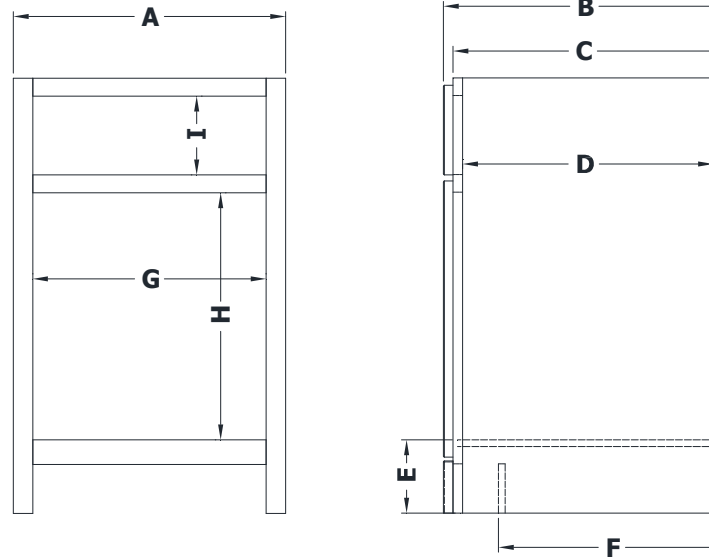

VANITY SPECIFICATIONS

Premier Overlay Collections Ashford, Gentry, Lambiere, Yorkshire, Zephyr

3D drawing shows hinged left. For hinged right, replace the "L" in position 7 of the model number with a "R".

Cabinet height is 33 1/2". All dimensions are shown in inches rounded up or down to the nearest 1/8". Available in 16" and 18" deep, depth does not include doors and drawer fronts which add 3/4".

Model	A	B	C	D	E	F	G	H	I
BV2121L	21"	21 3/4"	21"	19 1/4"	5 3/4"	17 1/2"	18"	19"	6 1/8"