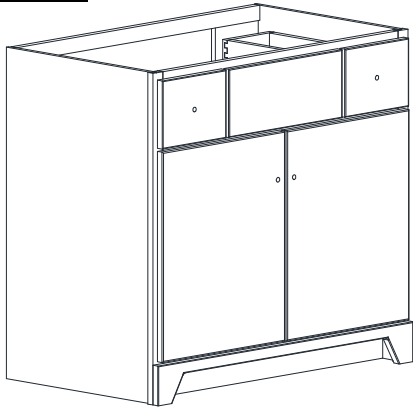

VANITY SPECIFICATIONS

Premier Overlay Collections Ashford, Gentry, Lambiere, Yorkshire, Zephyr

Cabinet height is 33 1/2". All dimensions are shown in inches rounded up or down to the nearest 1/8".
Available in 18" deep, depth does not include doors and drawer fronts which add 3/4".

Model	A	B	C	D	E	F	G	H	I	J
BV3621E	36"	21 3/4"	21"	19 1/4"	5 3/4"	17 1/2"	33 1/4"	19"	6 1/8"	6 7/8"
BV4221E	42"	21 3/4"	21"	19 1/4"	5 3/4"	17 1/2"	39"	19"	6 1/8"	6 7/8"