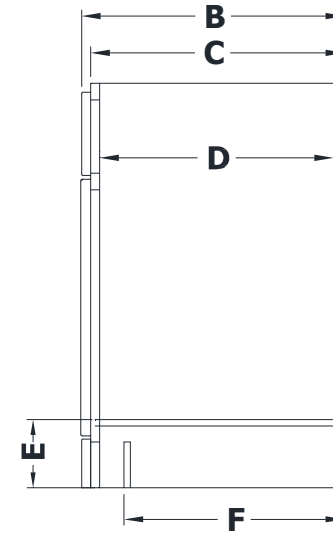

VANITY SPECIFICATIONS

Premier Overlay Collections Ashford, Gentry, Lambiere, Yorkshire, Zephyr

Cabinet height is 33 1/2". All dimensions are shown in inches rounded up or down to the nearest 1/8".
Available in 18" deep, depth does not include doors and drawer fronts which add 3/4".

Model	A	B	C	D	E	F	G	H	I	J
BV3621E	36"	21 3/4"	21"	19 1/4"	5 3/4"	17 1/2"	33 1/4"	19"	6 1/8"	6 7/8"
BV4221E	42"	21 3/4"	21"	19 1/4"	5 3/4"	17 1/2"	39"	19"	6 1/8"	6 7/8"