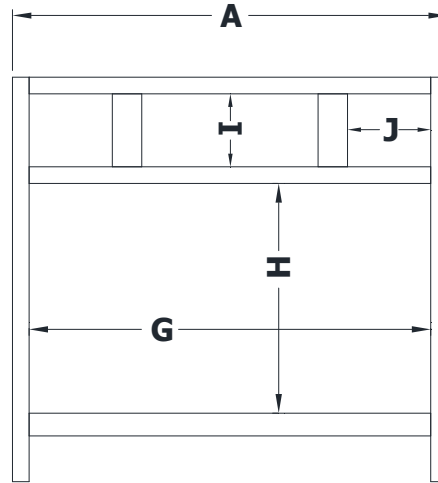

VANITY SPECIFICATIONS

Premier Overlay Collections Ashford, Gentry, Lambiere, Yorkshire, Zephyr

Cabinet height is 33 1/2". All dimensions are shown in inches rounded up or down to the nearest 1/8".
Available in 18" deep, depth does not include doors and drawer fronts which add 3/4".

Model	A	B	C	D	E	F	G	H	I	J
BV3621E	36"	21 3/4"	21"	19 1/4"	5 3/4"	17 1/2"	33 1/4"	19"	6 1/8"	6 7/8"
BV4221E	42"	21 3/4"	21"	19 1/4"	5 3/4"	17 1/2"	39"	19"	6 1/8"	6 7/8"