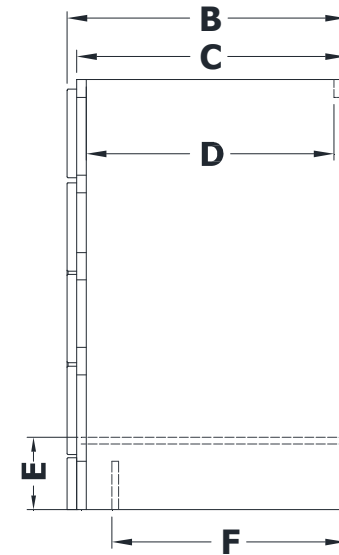

VANITY SPECIFICATIONS

Premier Overlay Collections Ashford, Gentry, Lambiere, Yorkshire, Zephyr

Cabinet height is 33 1/2". All dimensions are shown in inches rounded up or down to the nearest 1/8".

Available in 18" deep, depth does not include doors and drawer fronts which add 3/4".

Model	A	B	C	D	E	F	G	H	I	J
BV4821-	48"	21 3/4"	21"	19 1/4"	5 3/4"	17 1/2"	20 7/8"	19"	6 1/8"	9 3/8"
BV5421-	54"	21 3/4"	21"	19 1/4"	5 3/4"	17 1/2"	26 7/8"	19"	6 1/8"	9 3/8"
BV6021-	60"	21 3/4"	21"	19 1/4"	5 3/4"	17 1/2"	27 1/8"	19"	6 1/8"	9 3/8"