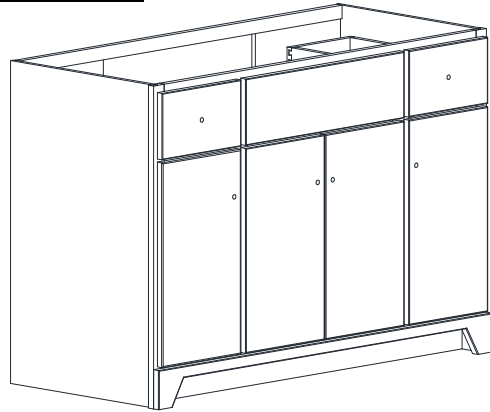

VANITY SPECIFICATIONS

Premier Overlay Collections Ashford, Gentry, Lambiere, Yorkshire, Zephyr

Cabinet height is 33 1/2". All dimensions are shown in inches rounded up or down to the nearest 1/8".

Available in 18" deep, depth does not include doors and drawer fronts which add 3/4".

Model	A	B	C	D	E	F	G	H	I	J
BV4821-	48"	21 3/4"	21"	19 1/4"	5 3/4"	17 1/2"	20 7/8"	19"	6 1/8"	9 3/8"
BV5421-	54"	21 3/4"	21"	19 1/4"	5 3/4"	17 1/2"	26 7/8"	19"	6 1/8"	9 3/8"
BV6021-	60"	21 3/4"	21"	19 1/4"	5 3/4"	17 1/2"	27 1/8"	19"	6 1/8"	9 3/8"