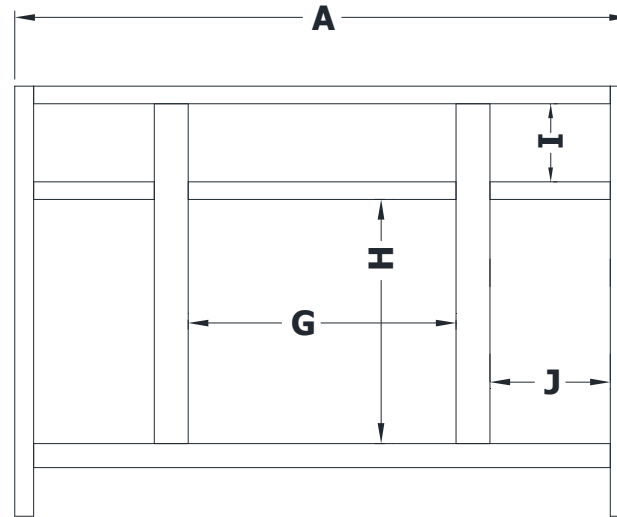

VANITY SPECIFICATIONS

Premier Overlay Collections Ashford, Gentry, Lambiere, Yorkshire, Zephyr

Cabinet height is 33 1/2". All dimensions are shown in inches rounded up or down to the nearest 1/8".

Available in 18" deep, depth does not include doors and drawer fronts which add 3/4".

Model	A	B	C	D	E	F	G	H	I	J
BV4821-	48"	21 3/4"	21"	19 1/4"	5 3/4"	17 1/2"	20 7/8"	19"	6 1/8"	9 3/8"
BV5421-	54"	21 3/4"	21"	19 1/4"	5 3/4"	17 1/2"	26 7/8"	19"	6 1/8"	9 3/8"
BV6021-	60"	21 3/4"	21"	19 1/4"	5 3/4"	17 1/2"	27 1/8"	19"	6 1/8"	9 3/8"