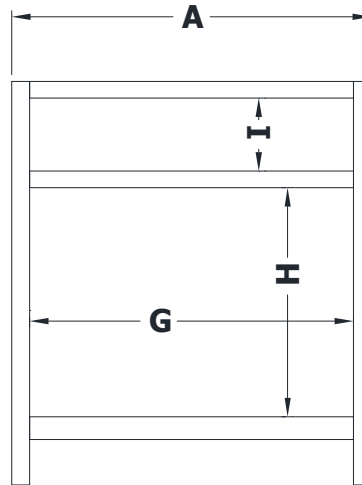

VANITY SPECIFICATIONS

Premier Overlay Collections Ashford, Gentry, Lambiere, Yorkshire, Zephyr

Cabinet height is 33 1/2". All dimensions are shown in inches rounded up or down to the nearest 1/8".

Also available in 16" and 18" deep, depth does not include doors and drawer fronts which add 3/4".

36" and 42" models are not available in 16" depth.

Model	A	B	C	D	E	F	G	H	I
BV2421-	24"	21 3/4"	21"	19 1/4"	5 3/4"	17 1/2"	21"	19"	6 1/8"
BV2721-	27"	21 3/4"	21"	19 1/4"	5 3/4"	17 1/2"	24 1/4"	19"	6 1/8"
BV3021-	30"	21 3/4"	21"	19 1/4"	5 3/4"	17 1/2"	27"	19"	6 1/8"
BV3321-	33"	21 3/4"	21"	19 1/4"	5 3/4"	17 1/2"	30"	19"	6 1/8"
BV3621-	36"	21 3/4"	21"	19 1/4"	5 3/4"	17 1/2"	33 1/4"	19"	6 1/8"
BV4221-	42"	21 3/4"	21"	19 1/4"	5 3/4"	17 1/2"	39"	19"	6 1/8"