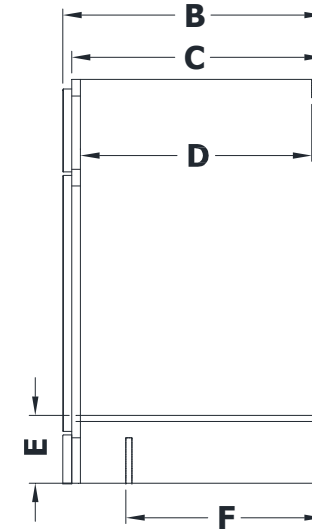

VANITY SPECIFICATIONS

Premier Overlay Collections Ashford, Gentry, Lambiere, Yorkshire, Zephyr

Cabinet height is 33 1/2". All dimensions are shown in inches rounded up or down to the nearest 1/8".

Also available in 16" and 18" deep, depth does not include doors and drawer fronts which add 3/4".

36" and 42" models are not available in 16" depth.

Model	A	B	C	D	E	F	G	H	I
BV2421-	24"	21 3/4"	21"	19 1/4"	5 3/4"	17 1/2"	21"	19"	6 1/8"
BV2721-	27"	21 3/4"	21"	19 1/4"	5 3/4"	17 1/2"	24 1/4"	19"	6 1/8"
BV3021-	30"	21 3/4"	21"	19 1/4"	5 3/4"	17 1/2"	27"	19"	6 1/8"
BV3321-	33"	21 3/4"	21"	19 1/4"	5 3/4"	17 1/2"	30"	19"	6 1/8"
BV3621-	36"	21 3/4"	21"	19 1/4"	5 3/4"	17 1/2"	33 1/4"	19"	6 1/8"
BV4221-	42"	21 3/4"	21"	19 1/4"	5 3/4"	17 1/2"	39"	19"	6 1/8"