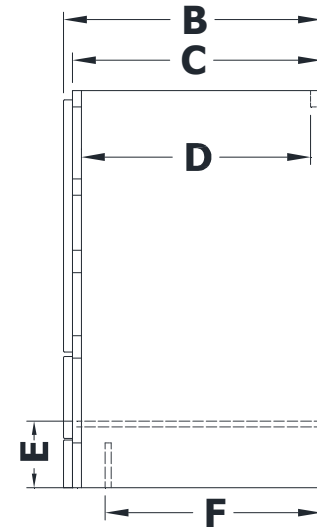

VANITY SPECIFICATIONS

Premier Overlay Collections Ashford, Gentry, Lambiere, Yorkshire and Zehpyr

2 bowl 54" vanity bowl centers are 11 3/8" from each end. 2 bowl 60" vanity bowl centers are 12" from each end.

Cabinet height is 33 1/2". All dimensions are shown in inches rounded up or down to the nearest 1/8".

Available in 18" deep, depth does not include doors and drawer fronts which add 3/4".

Model	A	B	C	D	E	F	G	H	I	J	K	L	M
BQ60210	60"	21 3/4"	21"	19 1/4"	5 3/4"	17 1/2"	21"	19 1/4"	6 1/8"	4 3/4"	5 1/4"	5 3/4"	9 3/8"