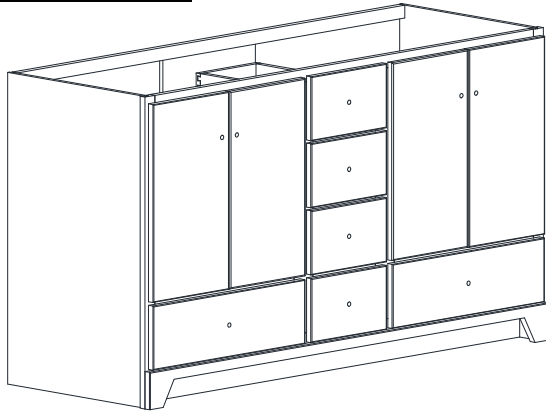

VANITY SPECIFICATIONS

Premier Overlay Collections Ashford, Gentry, Lambiere, Yorkshire and Zehpyr

2 bowl 54" vanity bowl centers are 11 3/8" from each end. 2 bowl 60" vanity bowl centers are 12" from each end.

Cabinet height is 33 1/2". All dimensions are shown in inches rounded up or down to the nearest 1/8".

Available in 18" deep, depth does not include doors and drawer fronts which add 3/4".

Model	A	B	C	D	E	F	G	H	I	J	K	L	M
BQ60210	60"	21 3/4"	21"	19 1/4"	5 3/4"	17 1/2"	21"	19 1/4"	6 1/8"	4 3/4"	5 1/4"	5 3/4"	9 3/8"