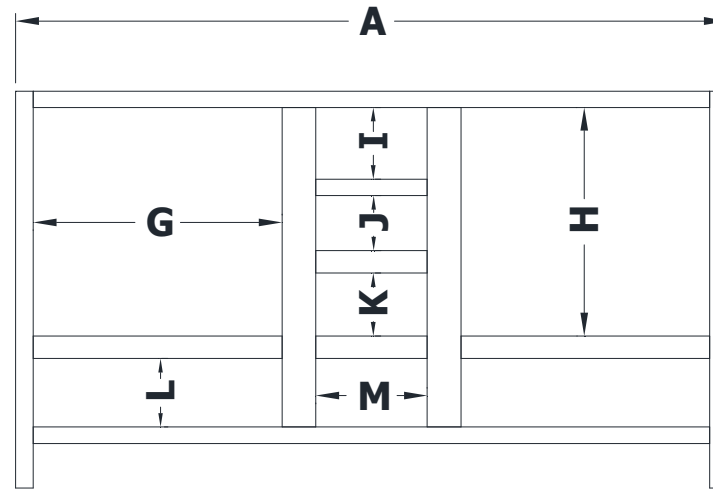

VANITY SPECIFICATIONS

Premier Overlay Collections Ashford, Gentry, Lambiere, Yorkshire and Zehpyr

2 bowl 54" vanity bowl centers are 11 3/8" from each end. 2 bowl 60" vanity bowl centers are 12" from each end.

Cabinet height is 33 1/2". All dimensions are shown in inches rounded up or down to the nearest 1/8".

Available in 18" deep, depth does not include doors and drawer fronts which add 3/4".

Model	A	B	C	D	E	F	G	H	I	J	K	L	M
BQ60210	60"	21 3/4"	21"	19 1/4"	5 3/4"	17 1/2"	21"	19 1/4"	6 1/8"	4 3/4"	5 1/4"	5 3/4"	9 3/8"