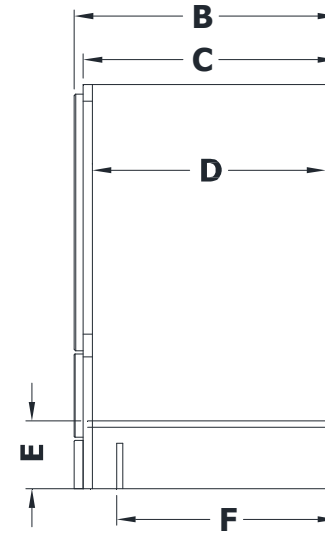

VANITY SPECIFICATIONS

Premier Overlay Collections Ashford, Gentry, Lambiere, Yorkshire, and Zephyr

Cabinet height is 33 1/2". All dimensions are shown in inches rounded up or down to the nearest 1/8".

Available in 16" and 18" deep, depth does not include doors and drawer fronts which add 3/4".

*Only size available

Model	A	B	C	D	E	F	G	H	I
BL1816D*	18"	16 3/4"	16"	14 5/8"	5 3/4"	17 1/2"	18"	19"	5 3/4"
BL2121D	21"	21 3/4"	21"	19 1/4"	5 3/4"	17 1/2"	18"	19"	5 3/4"