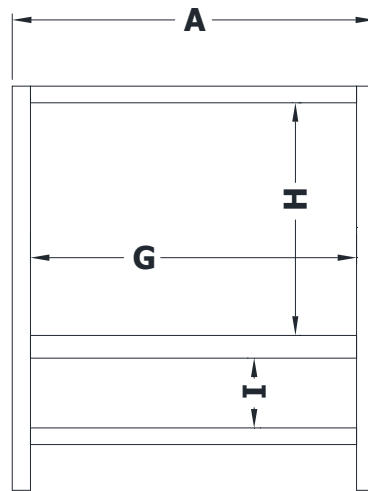

VANITY SPECIFICATIONS

Premier Overlay Collections Ashford, Gentry, Lambiere, Yorkshire, and Zephyr

Cabinet height is 33 1/2". All dimensions are shown in inches rounded up or down to the nearest 1/8".

Available in 16" and 18" deep, depth does not include doors and drawer fronts which add 3/4".

*Only size available

Model	A	B	C	D	E	F	G	H	I
BL1816D*	18"	16 3/4"	16"	14 5/8"	5 3/4"	17 1/2"	18"	19"	5 3/4"
BL2121D	21"	21 3/4"	21"	19 1/4"	5 3/4"	17 1/2"	18"	19"	5 3/4"