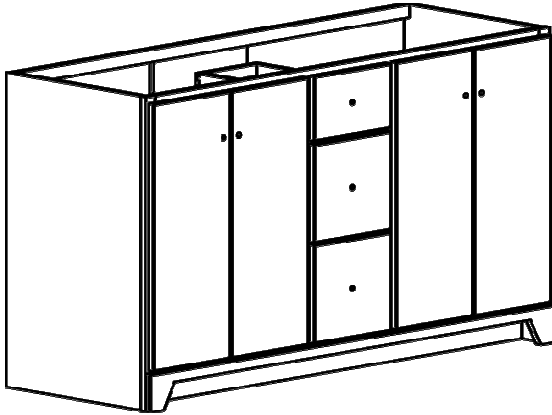

# VANITY SPECIFICATIONS

## Premier Overlay Collections Ashford, Gentry, Lambiere, Yorkshire, and Zephyr

2 bowl 54" vanity bowl centers are 11 3/8" from each end. 2 bowl 60" vanity bowl centers are 12" from each end.

Cabinet height is 33 1/2". All dimensions are shown in inches rounded up or down to the nearest 1/8".

Available in 18" deep, depth does not include doors and drawer fronts which add 3/4".

Model	A	B	C	D	E	F	G	H	I	J	K	M
BK60210	60"	21 3/4"	21"	19 1/4"	5 3/4"	17 1/2"	21"	26 3/8"	6 1/8"	8 1/4"	8 3/4"	9 3/8"