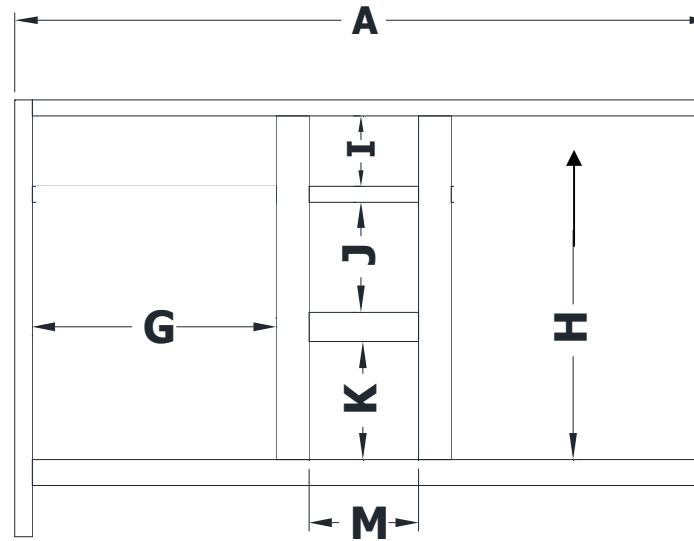

# VANITY SPECIFICATIONS

## Premier Overlay Collections Ashford, Gentry, Lambiere, Yorkshire, and Zephyr

2 bowl 54" vanity bowl centers are 11 3/8" from each end. 2 bowl 60" vanity bowl centers are 12" from each end.

Cabinet height is 33 1/2". All dimensions are shown in inches rounded up or down to the nearest 1/8".

Available in 18" deep, depth does not include doors and drawer fronts which add 3/4".

Model	A	B	C	D	E	F	G	H	I	J	K	M
BK60210	60"	21 3/4"	21"	19 1/4"	5 3/4"	17 1/2"	21"	26 3/8"	6 1/8"	8 1/4"	8 3/4"	9 3/8"