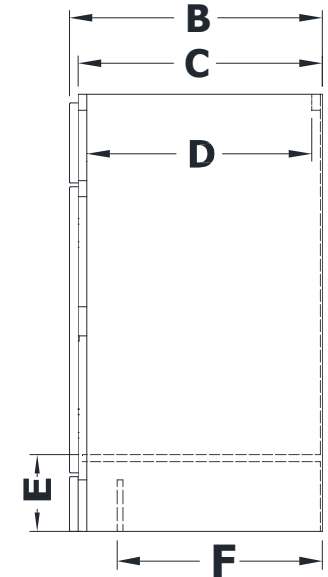

# VANITY SPECIFICATIONS

## Premier Overlay Collections Ashford, Gentry, Lambiere, Yorkshire, and Zephyr

2 bowl 54" vanity bowl centers are 11 3/8" from each end. 2 bowl 60" vanity bowl centers are 12" from each end.

Cabinet height is 33 1/2". All dimensions are shown in inches rounded up or down to the nearest 1/8".

Available in 18" deep, depth does not include doors and drawer fronts which add 3/4".

Model	A	B	C	D	E	F	G	H	I	J	K	M
BK60210	60"	21 3/4"	21"	19 1/4"	5 3/4"	17 1/2"	21"	26 3/8"	6 1/8"	8 1/4"	8 3/4"	9 3/8"