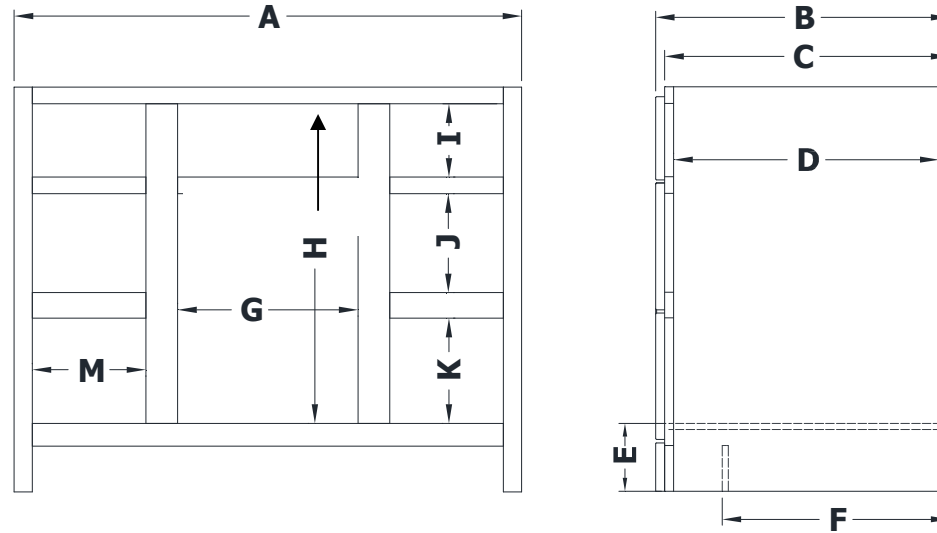

VANITY SPECIFICATIONS

Premier Overlay Collections Ashford, Gentry, Lambiere, Yorkshire, and Zephyr

Cabinet height is 33 1/2". All dimensions are shown in inches rounded up or down to the nearest 1/8".
Available in 18" deep, depth does not include doors and drawer fronts which add 3/4".

Model	A	B	C	D	E	F	G	H	I	J	K	M
BK4821E	48"	21 3/4"	21"	19 1/4"	5 3/4"	5 3/4"	21"	26 1/2"	6 1/8"	8 1/4"	8 3/4"	9 3/8"
BK5421E	54"	21 3/4"	21"	19 1/4"	5 3/4"	5 3/4"	26 7/8"	26 1/2"	6 1/8"	8 1/4"	8 3/4"	9 3/8"
BK6021E	60"	21 3/4"	21"	19 1/4"	5 3/4"	5 3/4"	27 1/8"	26 1/2"	6 1/8"	8 1/4"	8 3/4"	12 3/8"