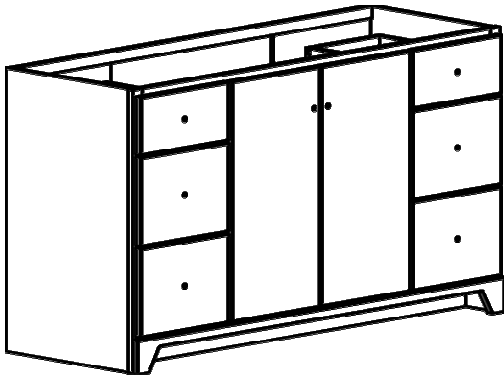

VANITY SPECIFICATIONS

Premier Overlay Collections Ashford, Gentry, Lambiere, Yorkshire, and Zephyr

Cabinet height is 33 1/2". All dimensions are shown in inches rounded up or down to the nearest 1/8".
Available in 18" deep, depth does not include doors and drawer fronts which add 3/4".