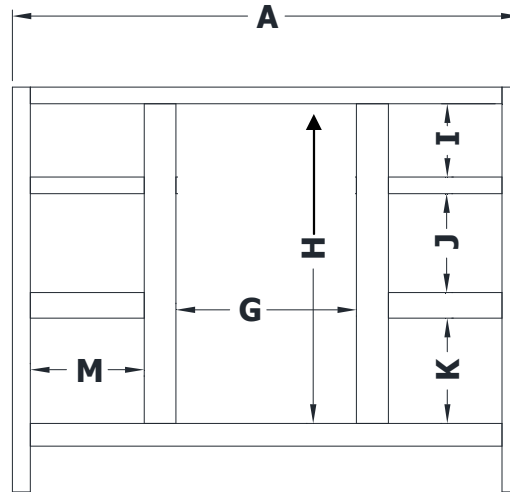

# VANITY SPECIFICATIONS

## Premier Overlay Collections Ashford, Gentry, Lambiere, Yorkshire and Zephyr

3D drawing shows hinged left. For hinged right, replace the "E" in position 7 of the model number with a "G".

Cabinet height is 33 1/2". All dimensions are shown in inches rounded up or down to the nearest 1/8". Available in 18" deep, depth does not include doors and drawer fronts which add 3/4".

Model	A	B	C	D	E	F	G	H	I	J	K	M
BK4221E	42"	21 3/4"	21"	19 1/4"	5 3/4"	17 1/2"	15 1/4"	26 7/16"	6 1/8"	8 1/4"	8 3/4"	9 3/8"
BK4521E	45"	21 3/4"	21"	19 1/4"	5 3/4"	17 1/2"	12 1/2"	26 7/16"	6 1/8"	8 1/4"	8 3/4"	12 1/2"