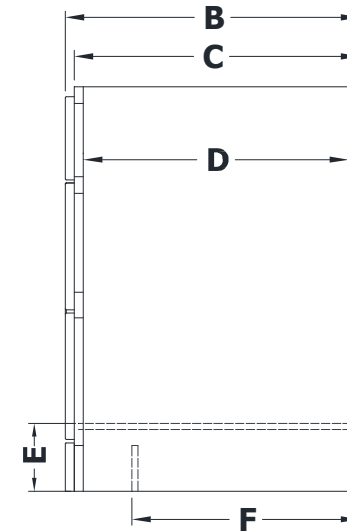

# VANITY SPECIFICATIONS

## Premier Overlay Collections Ashford, Gentry, Lambiere, Yorkshire and Zephyr

3D drawing shows hinged left. For hinged right, replace the "E" in position 7 of the model number with a "G".

Cabinet height is 33 1/2". All dimensions are shown in inches rounded up or down to the nearest 1/8". Available in 18" deep, depth does not include doors and drawer fronts which add 3/4".

Model	A	B	C	D	E	F	G	H	I	J	K	M
BK4221E	42"	21 3/4"	21"	19 1/4"	5 3/4"	17 1/2"	15 1/4"	26 7/16"	6 1/8"	8 1/4"	8 3/4"	9 3/8"
BK4521E	45"	21 3/4"	21"	19 1/4"	5 3/4"	17 1/2"	12 1/2"	26 7/16"	6 1/8"	8 1/4"	8 3/4"	12 1/2"