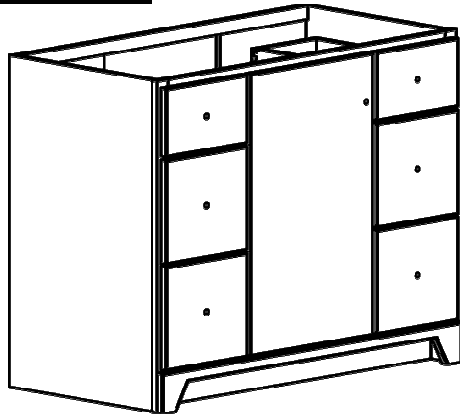

# VANITY SPECIFICATIONS

## Premier Overlay Collections Ashford, Gentry, Lambiere, Yorkshire and Zephyr

3D drawing shows hinged left. For hinged right, replace the "E" in position 7 of the model number with a "G".

Cabinet height is 33 1/2". All dimensions are shown in inches rounded up or down to the nearest 1/8". Available in 18" deep, depth does not include doors and drawer fronts which add 3/4".