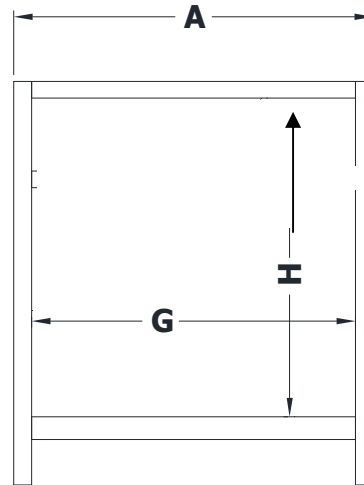

VANITY SPECIFICATIONS

Premier Overlay Collections Ashford, Gentry, Lambiere, Yorkshire and Zephyr

Cabinet height is 33 1/2". All dimensions are shown in inches rounded up or down to the nearest 1/8".

Also available in 16" and 18" deep, depth does not include doors and drawer fronts which add 3/4".

36" and 42" models are not available in 16" depth.

Model	A	B	C	D	E	F	G	H	I
BV2421-	24"	21 3/4"	21"	19 1/4"	5 3/4"	17 1/2"	21"	26 1/2"	6 1/8"
BV2721-	27"	21 3/4"	21"	19 1/4"	5 3/4"	17 1/2"	24 1/4"	26 1/2"	6 1/8"
BV3021-	30"	21 3/4"	21"	19 1/4"	5 3/4"	17 1/2"	27"	26 1/2"	6 1/8"
BV3321-	33"	21 3/4"	21"	19 1/4"	5 3/4"	17 1/2"	30"	26 1/2"	6 1/8"
BV3621-	36"	21 3/4"	21"	19 1/4"	5 3/4"	17 1/2"	33 1/4"	26 1/2"	6 1/8"