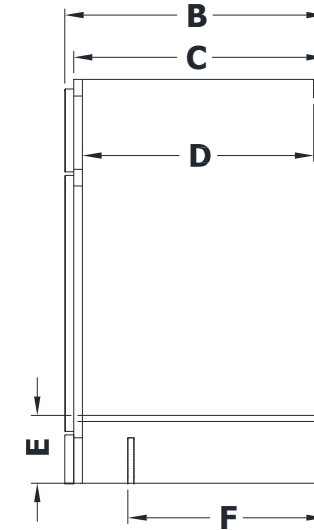

VANITY SPECIFICATIONS

Premier Overlay Collections Ashford, Gentry, Lambiere, Yorkshire and Zephyr

Cabinet height is 33 1/2". All dimensions are shown in inches rounded up or down to the nearest 1/8".

Also available in 16" and 18" deep, depth does not include doors and drawer fronts which add 3/4".

36" and 42" models are not available in 16" depth.

Model	A	B	C	D	E	F	G	H	I
BV2421-	24"	21 3/4"	21"	19 1/4"	5 3/4"	17 1/2"	21"	26 1/2"	6 1/8"
BV2721-	27"	21 3/4"	21"	19 1/4"	5 3/4"	17 1/2"	24 1/4"	26 1/2"	6 1/8"
BV3021-	30"	21 3/4"	21"	19 1/4"	5 3/4"	17 1/2"	27"	26 1/2"	6 1/8"
BV3321-	33"	21 3/4"	21"	19 1/4"	5 3/4"	17 1/2"	30"	26 1/2"	6 1/8"
BV3621-	36"	21 3/4"	21"	19 1/4"	5 3/4"	17 1/2"	33 1/4"	26 1/2"	6 1/8"