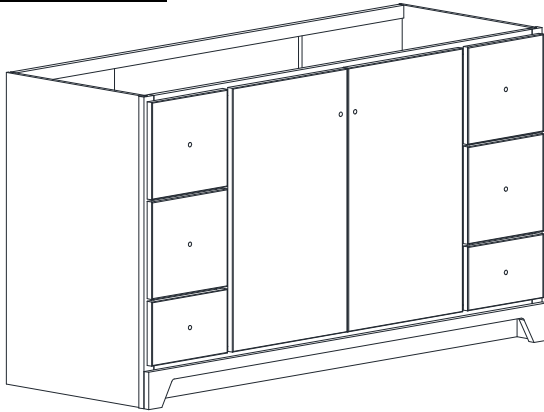

VANITY SPECIFICATIONS

Premier Overlay Collections Ashford, Gentry, Lambiere, Yorkshire, and Zephyr

Vanity bowl centers are 15" from each end

Cabinet height is 33 1/2". All dimensions are shown in inches rounded up or down to the nearest 1/8".
Available in 18" deep, depth does not include doors and drawer fronts which add 3/4".

Model	A	B	C	D	E	F	G	H	I	J	K	M
BF6021E	60"	21 3/4"	21"	19 1/4"	5 3/4"	17 1/2"	33 3/4"	27"	9"	8 1/4"	5 3/4"	9 3/8"