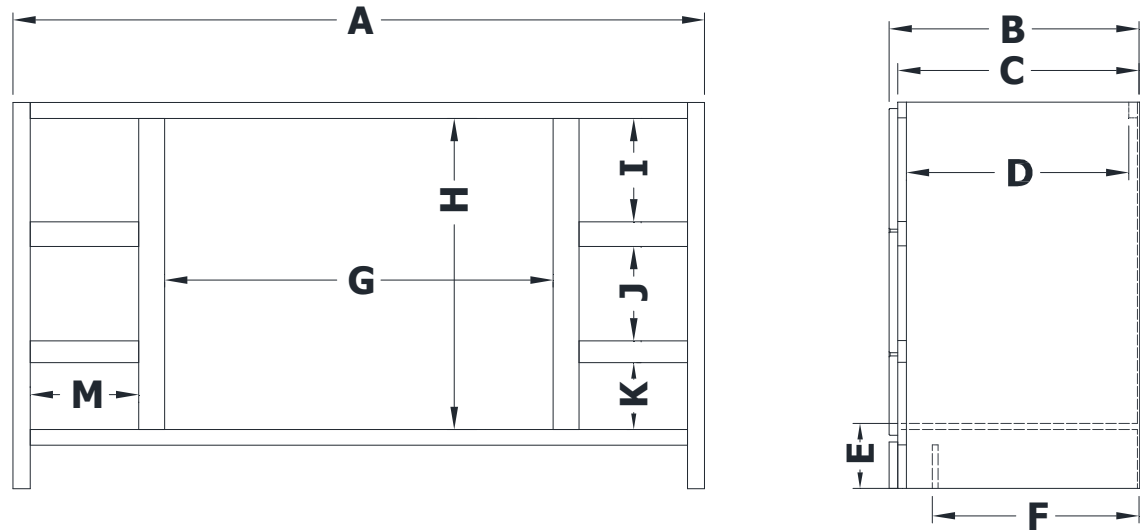

VANITY SPECIFICATIONS

Premier Overlay Collections Ashford, Gentry, Lambiere, Yorkshire, and Zephyr

Vanity bowl centers are 15" from each end

Cabinet height is 33 1/2". All dimensions are shown in inches rounded up or down to the nearest 1/8".
Available in 18" deep, depth does not include doors and drawer fronts which add 3/4".

Model	A	B	C	D	E	F	G	H	I	J	K	M
BF6021E	60"	21 3/4"	21"	19 1/4"	5 3/4"	17 1/2"	33 3/4"	27"	9"	8 1/4"	5 3/4"	9 3/8"