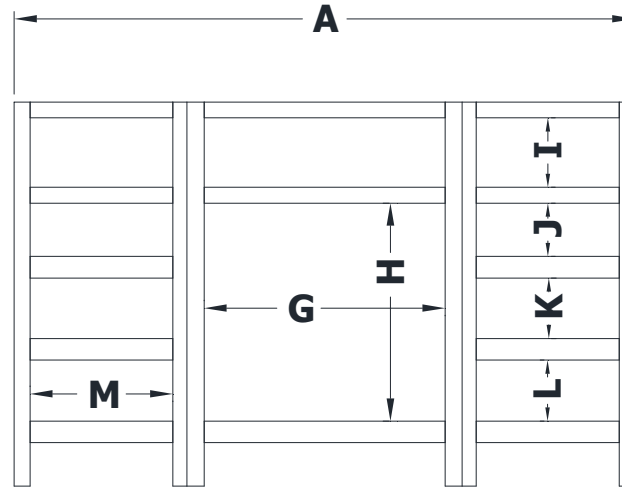

# VANITY SPECIFICATIONS

## Premier Overlay Collections Ashford, Gentry, Lambiere, Yorkshire, and Zephyr

Cabinet height is 33 1/2". All dimensions are shown in inches rounded up or down to the nearest 1/8".  
The drawer area is 18 3/4" from drawer front to the back of cabinet.

Model	A	B	C	D	E	F	G	H	I	J	K	L	M
BE48BFE	48"	21 3/4"	21"	19 1/4"	5 3/4"	15 1/4"	21"	19"	6 1/8"	4 3/4"	5 1/4"	5 1/4"	9 3/8"
BE54BFE	54"	21 3/4"	21"	19 1/4"	5 3/4"	15 1/4"	21"	19"	6 1/8"	4 3/4"	5 1/4"	5 1/4"	12 3/8"
BE60BFE	60"	21 3/4"	21"	19 1/4"	5 3/4"	15 1/4"	26 7/8"	19"	6 1/8"	4 3/4"	5 1/4"	5 1/4"	12 3/8"