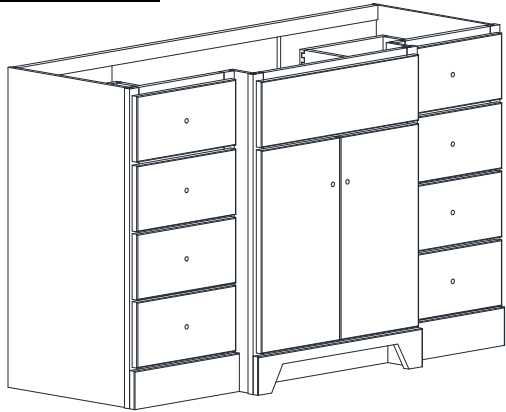

# VANITY SPECIFICATIONS

## Premier Overlay Collections Ashford, Gentry, Lambiere, Yorkshire, and Zephyr

Cabinet height is 33 1/2". All dimensions are shown in inches rounded up or down to the nearest 1/8".  
The drawer area is 18 3/4" from drawer front to the back of cabinet.