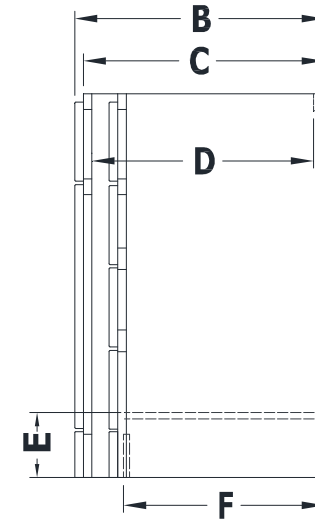

# VANITY SPECIFICATIONS

## Premier Overlay Collections Ashford, Gentry, Lambiere, Yorkshire, and Zephyr

Cabinet height is 33 1/2". All dimensions are shown in inches rounded up or down to the nearest 1/8".  
The drawer area is 18 3/4" from drawer front to the back of cabinet.

Model	A	B	C	D	E	F	G	H	I	J	K	L	M
BE48BFE	48"	21 3/4"	21"	19 1/4"	5 3/4"	15 1/4"	21"	19"	6 1/8"	4 3/4"	5 1/4"	5 1/4"	9 3/8"
BE54BFE	54"	21 3/4"	21"	19 1/4"	5 3/4"	15 1/4"	21"	19"	6 1/8"	4 3/4"	5 1/4"	5 1/4"	12 3/8"
BE60BFE	60"	21 3/4"	21"	19 1/4"	5 3/4"	15 1/4"	26 7/8"	19"	6 1/8"	4 3/4"	5 1/4"	5 1/4"	12 3/8"