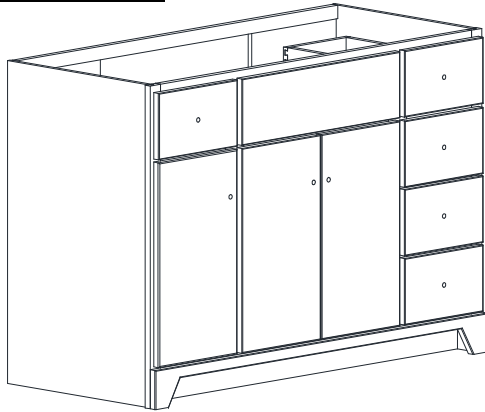

# VANITY SPECIFICATIONS

## Premier Overlay Collections Ashford, Gentry, Lambiere, Zorkshire, and Zephyr

3D drawing shows drawers left. For drawers right, replace the "R" in position 7 of the model number with a "L".

Cabinet height is 33 1/2". All dimensions are shown in inches rounded up or down to the nearest 1/8". Available in 18" deep, depth does not include doors and drawer fronts which add 3/4".