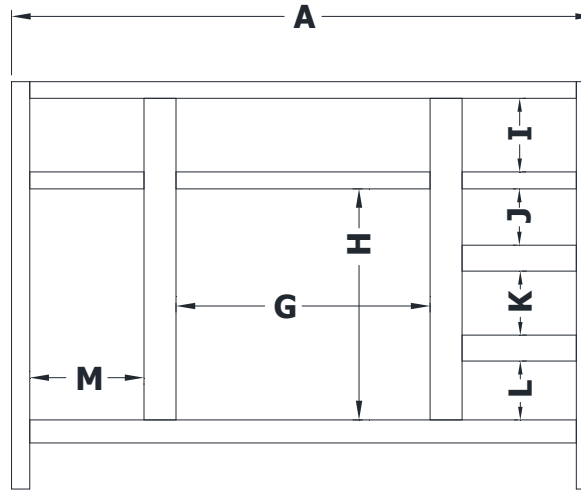

# VANITY SPECIFICATIONS

## Premier Overlay Collections Ashford, Gentry, Lambiere, Zorkshire, and Zephyr

3D drawing shows drawers left. For drawers right, replace the "R" in position 7 of the model number with a "L".

Cabinet height is 33 1/2". All dimensions are shown in inches rounded up or down to the nearest 1/8". Available in 18" deep, depth does not include doors and drawer fronts which add 3/4".

Model	A	B	C	D	E	F	G	H	I	J	K	L	M
BE4821R	48"	21 3/4"	21"	19 1/4"	5 3/4"	17 1/2"	20 7/8"	19"	6 1/8"	4 3/4"	5 1/4"	5 1/4"	9 3/8"
BE5421R	54"	21 3/4"	21"	19 1/4"	5 3/4"	17 1/2"	26 7/8"	19"	6 1/8"	4 3/4"	5 1/4"	5 1/4"	9 3/8"
BE6021R	60"	21 3/4"	21"	19 1/4"	5 3/4"	17 1/2"	27 1/8"	19"	6 1/8"	4 3/4"	5 1/4"	5 1/4"	12 3/8"