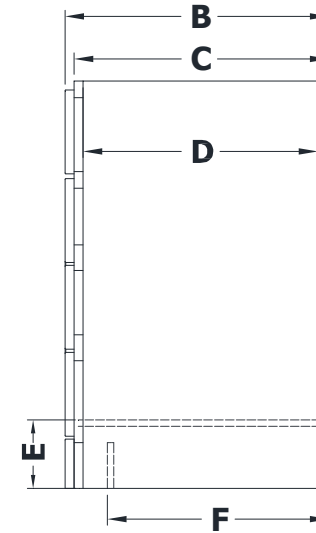

# VANITY SPECIFICATIONS

## Premier Overlay Collections Ashford, Gentry, Lambiere, Zorkshire, and Zephyr

3D drawing shows drawers left. For drawers right, replace the "R" in position 7 of the model number with a "L".

Cabinet height is 33 1/2". All dimensions are shown in inches rounded up or down to the nearest 1/8". Available in 18" deep, depth does not include doors and drawer fronts which add 3/4".

Model	A	B	C	D	E	F	G	H	I	J	K	L	M
BE4821R	48"	21 3/4"	21"	19 1/4"	5 3/4"	17 1/2"	20 7/8"	19"	6 1/8"	4 3/4"	5 1/4"	5 1/4"	9 3/8"
BE5421R	54"	21 3/4"	21"	19 1/4"	5 3/4"	17 1/2"	26 7/8"	19"	6 1/8"	4 3/4"	5 1/4"	5 1/4"	9 3/8"
BE6021R	60"	21 3/4"	21"	19 1/4"	5 3/4"	17 1/2"	27 1/8"	19"	6 1/8"	4 3/4"	5 1/4"	5 1/4"	12 3/8"