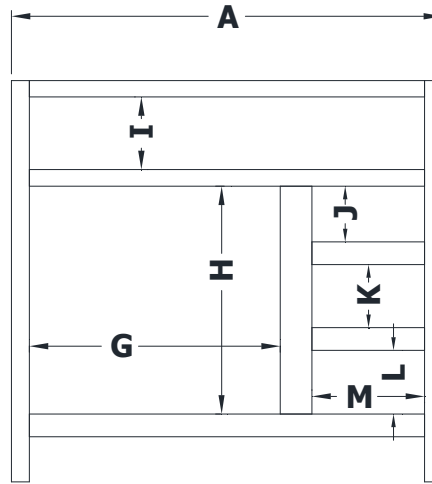

VANITY SPECIFICATIONS

Premier Overlay Collections Ashford, Gentry, Lambiere, Yorkshire, and Zephyr

3D drawing shows hinged left. For hinged right, replace the "L" in position 7 of the model number with a "R".

Cabinet height is 33 1/2". All dimensions are shown in inches rounded up or down to the nearest 1/8". Available in 18" deep, depth does not include doors and drawer fronts which add 3/4".

Model	A	B	C	D	E	F	G	H	I	J	K	L	M
BE3621R	36"	21 3/4"	21"	19 1/4"	5 3/4"	17 1/2"	20 7/8"	19"	6 1/8"	4 5/8"	5 1/4"	5 1/4"	9 3/8"
BE4221R	42"	21 3/4"	21"	19 1/4"	5 3/4"	17 1/2"	27"	19"	6 1/8"	4 5/8"	5 1/4"	5 1/4"	9 3/8"