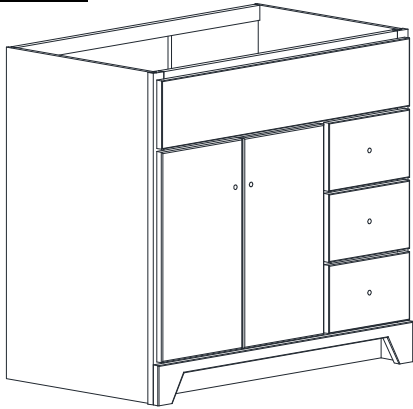

VANITY SPECIFICATIONS

Premier Overlay Collections Ashford, Gentry, Lambiere, Yorkshire, and Zephyr

3D drawing shows hinged left. For hinged right, replace the "L" in position 7 of the model number with a "R".

Cabinet height is 33 1/2". All dimensions are shown in inches rounded up or down to the nearest 1/8". Available in 18" deep, depth does not include doors and drawer fronts which add 3/4".

Model	A	B	C	D	E	F	G	H	I	J	K	L	M
BE3621R	36"	21 3/4"	21"	19 1/4"	5 3/4"	17 1/2"	20 7/8"	19"	6 1/8"	4 5/8"	5 1/4"	5 1/4"	9 3/8"
BE4221R	42"	21 3/4"	21"	19 1/4"	5 3/4"	17 1/2"	27"	19"	6 1/8"	4 5/8"	5 1/4"	5 1/4"	9 3/8"