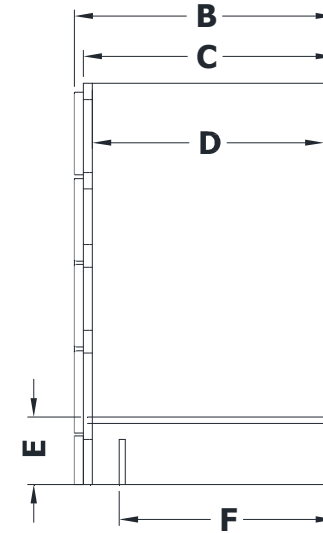

VANITY SPECIFICATIONS

Premier Overlay Collections Ashford, Gentry, Lambiere, Yorkshire, and Zephyr

3D drawing shows hinged left. For hinged right, replace the "L" in position 7 of the model number with a "R".

Cabinet height is 33 1/2". All dimensions are shown in inches rounded up or down to the nearest 1/8". Available in 18" deep, depth does not include doors and drawer fronts which add 3/4".

Model	A	B	C	D	E	F	G	H	I	J	K	L	M
BE3621R	36"	21 3/4"	21"	19 1/4"	5 3/4"	17 1/2"	20 7/8"	19"	6 1/8"	4 5/8"	5 1/4"	5 1/4"	9 3/8"
BE4221R	42"	21 3/4"	21"	19 1/4"	5 3/4"	17 1/2"	27"	19"	6 1/8"	4 5/8"	5 1/4"	5 1/4"	9 3/8"