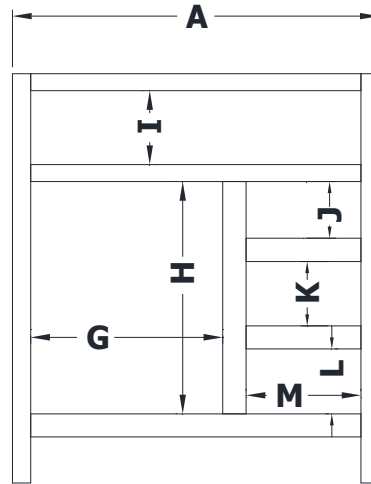

VANITY SPECIFICATIONS

Premier Overlay Collections Ashford, Gentry, Lambiere, Yorkshire, and Zephyr

3D drawing shows drawers right. For drawers left, replace the "R" in position 7 of the model number with a "L".

Cabinet height is 33 1/2". All dimensions are shown in inches rounded up or down to the nearest 1/8". Available in 16" and 18" deep, depth does not include doors and drawer fronts which add 3/4".

Model	A	B	C	D	E	F	G	H	I	J	K	L	M
BE2421R	24"	21 3/4"	21"	19 1/4"	5 3/4"	17 1/2"	9 3/4"	19"	6 1/8"	4 5/8"	5 1/4"	5 1/4"	9 3/8"
BE2721R	27"	21 3/4"	21"	19 1/4"	5 3/4"	17 1/2"	12 3/4"	19"	6 1/8"	4 5/8"	5 1/4"	5 1/4"	9 3/8"
BE3021R	30"	21 3/4"	21"	19 1/4"	5 3/4"	17 1/2"	15 3/4"	19"	6 1/8"	4 5/8"	5 1/4"	5 1/4"	9 3/8"