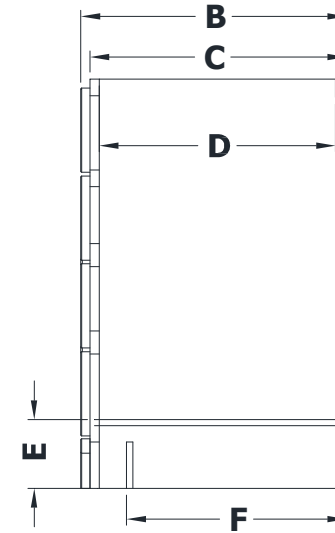

VANITY SPECIFICATIONS

Premier Overlay Collections Ashford, Gentry, Lambiere, Yorkshire, and Zephyr

3D drawing shows drawers right. For drawers left, replace the "R" in position 7 of the model number with a "L".

Cabinet height is 33 1/2". All dimensions are shown in inches rounded up or down to the nearest 1/8". Available in 16" and 18" deep, depth does not include doors and drawer fronts which add 3/4".

Model	A	B	C	D	E	F	G	H	I	J	K	L	M
BE2421R	24"	21 3/4"	21"	19 1/4"	5 3/4"	17 1/2"	9 3/4"	19"	6 1/8"	4 5/8"	5 1/4"	5 1/4"	9 3/8"
BE2721R	27"	21 3/4"	21"	19 1/4"	5 3/4"	17 1/2"	12 3/4"	19"	6 1/8"	4 5/8"	5 1/4"	5 1/4"	9 3/8"
BE3021R	30"	21 3/4"	21"	19 1/4"	5 3/4"	17 1/2"	15 3/4"	19"	6 1/8"	4 5/8"	5 1/4"	5 1/4"	9 3/8"