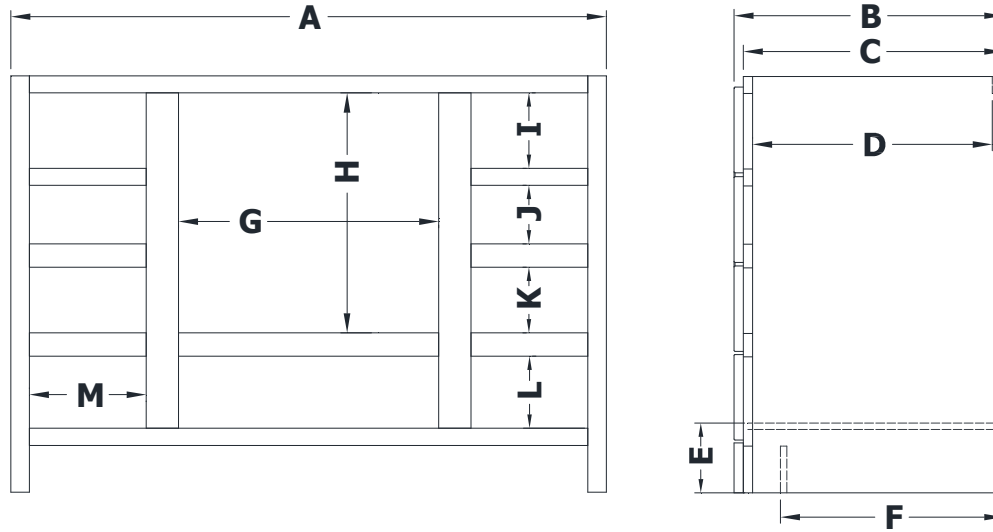

VANITY SPECIFICATIONS

Premier Overlay Collections Ashford, Gentry, Lambiere, Yorkshire, and Zephyr

Cabinet height is 33 1/2". All dimensions are shown in inches rounded up or down to the nearest 1/8".
Available in 18" deep, depth does not include doors and drawer fronts which add 3/4".

Model	A	B	C	D	E	F	G	H	I	J	K	L	M
BE4821Q	48"	21 3/4"	21"	19 1/4"	5 3/4"	17 1/2"	21"	19 1/4"	6 1/8"	4 3/4"	5 1/4"	5 3/4"	9 3/8"
BE5421Q	54"	21 3/4"	21"	19 1/4"	5 3/4"	17 1/2"	26 7/8"	19 1/4"	6 1/8"	4 3/4"	5 1/4"	5 3/4"	9 3/8"
BE6021Q	60"	21 3/4"	21"	19 1/4"	5 3/4"	17 1/2"	27 1/8"	19 1/4"	6 1/8"	4 3/4"	5 1/4"	5 3/4"	12 3/8"