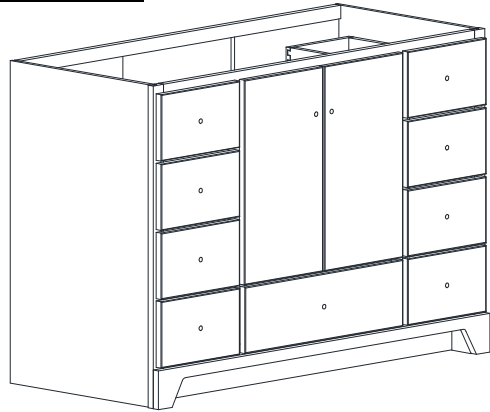

VANITY SPECIFICATIONS

Premier Overlay Collections Ashford, Gentry, Lambiere, Yorkshire, and Zephyr

Cabinet height is 33 1/2". All dimensions are shown in inches rounded up or down to the nearest 1/8".
Available in 18" deep, depth does not include doors and drawer fronts which add 3/4".