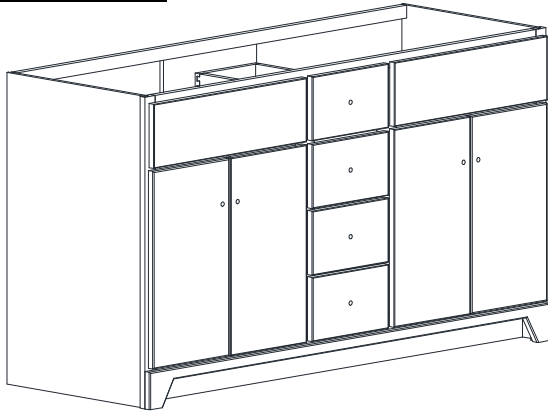

# VANITY SPECIFICATIONS

## Premier Overlay Collections Ashford, Gentry, Lambiere, Yorkshire, and Zephyr

2 bowl 54" vanity bowl centers are 11 3/8" from each end. 2 bowl 60" vanity bowl centers are 12" from each end.

Cabinet height is 33 1/2". All dimensions are shown in inches rounded up or down to the nearest 1/8".

Available in 18" deep, depth does not include doors and drawer fronts which add 3/4".

Model	A	B	C	D	E	F	G	H	I	J	K	L	M
BE5421O	54"	21 3/4"	21"	19 1/4"	5 3/4"	17 1/2"	19 1/8"	19"	6 1/8"	4 3/4"	5 1/4"	5 1/4"	8"
BE6021O	60"	21 3/4"	21"	19 1/4"	5 3/4"	17 1/2"	21"	19"	6 1/8"	4 3/4"	5 1/4"	5 1/4"	9 3/8"