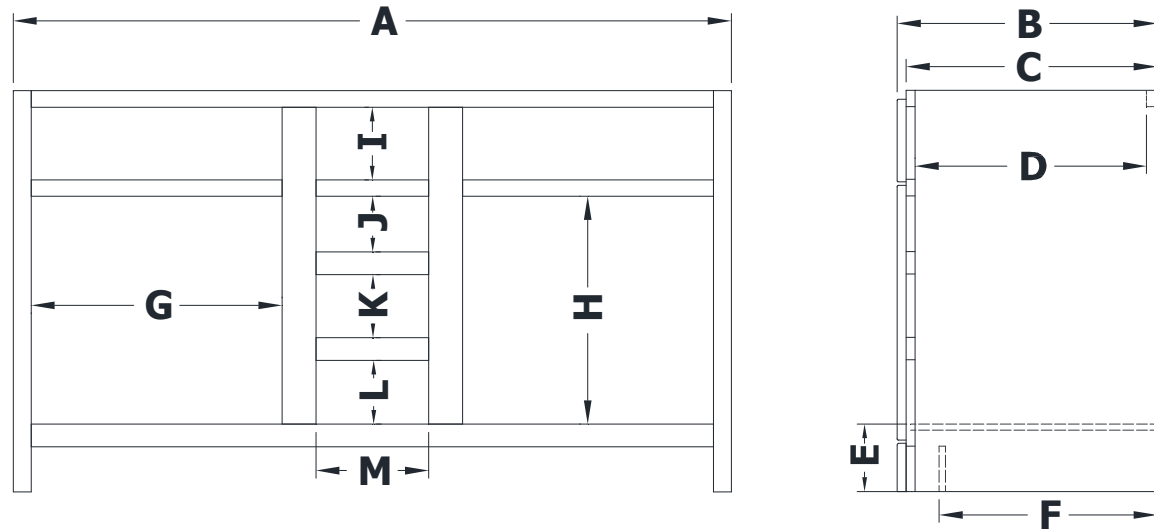

# VANITY SPECIFICATIONS

## Premier Overlay Collections Ashford, Gentry, Lambiere, Yorkshire, and Zephyr

2 bowl 54" vanity bowl centers are 11 3/8" from each end. 2 bowl 60" vanity bowl centers are 12" from each end.

Cabinet height is 33 1/2". All dimensions are shown in inches rounded up or down to the nearest 1/8".

Available in 18" deep, depth does not include doors and drawer fronts which add 3/4".

Model	A	B	C	D	E	F	G	H	I	J	K	L	M
BE5421O	54"	21 3/4"	21"	19 1/4"	5 3/4"	17 1/2"	19 1/8"	19"	6 1/8"	4 3/4"	5 1/4"	5 1/4"	8"
BE6021O	60"	21 3/4"	21"	19 1/4"	5 3/4"	17 1/2"	21"	19"	6 1/8"	4 3/4"	5 1/4"	5 1/4"	9 3/8"