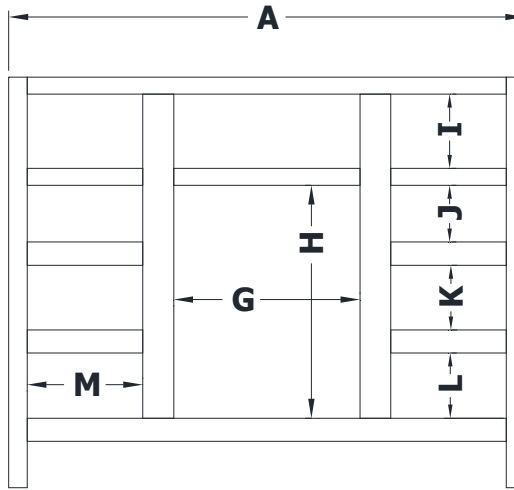

VANITY SPECIFICATIONS

Premier Overlay Collections Ashford, Gentry, Lambiere, Yorkshire, and Zephyr

Cabinet height is 33 1/2". All dimensions are shown in inches rounded up or down to the nearest 1/8".
Available in 18" deep, depth does not include doors and drawer fronts which add 3/4".

Model	A	B	C	D	E	F	G	H	I	J	K	L	M
BE4821N	48"	21 3/4"	21"	19 1/4"	5 3/4"	17 1/2"	20 7/8"	19"	6 1/8"	4 5/8"	5 1/4"	5 1/4"	9 3/8"