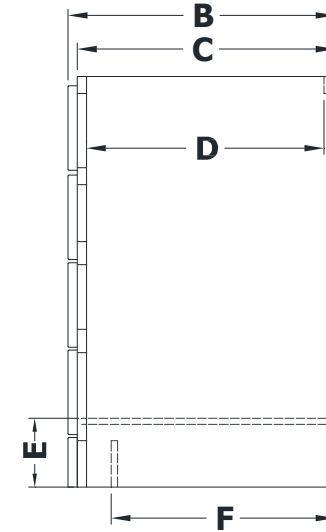

VANITY SPECIFICATIONS

Premier Overlay Collections Ashford, Gentry, Lambiere, Yorkshire, and Zephyr

Cabinet height is 33 1/2". All dimensions are shown in inches rounded up or down to the nearest 1/8".
Available in 18" deep, depth does not include doors and drawer fronts which add 3/4".

Model	A	B	C	D	E	F	G	H	I	J	K	L	M
BE4821N	48"	21 3/4"	21"	19 1/4"	5 3/4"	17 1/2"	20 7/8"	19"	6 1/8"	4 5/8"	5 1/4"	5 1/4"	9 3/8"