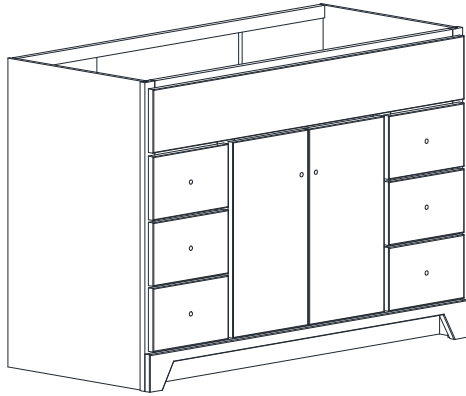

VANITY SPECIFICATIONS

Premier Overlay Collections Ashford, Gentry, Lambiere, Yorkshire, and Zephyr

Cabinet height is 33 1/2". All dimensions are shown in inches rounded up or down to the nearest 1/8".
Available in 18" deep, depth does not include doors and drawer fronts which add 3/4".

Model	A	B	C	D	E	F	G	H	I	J	K	L	M
BE4821N	48"	21 3/4"	21"	19 1/4"	5 3/4"	17 1/2"	20 7/8"	19"	6 1/8"	4 5/8"	5 1/4"	5 1/4"	9 3/8"