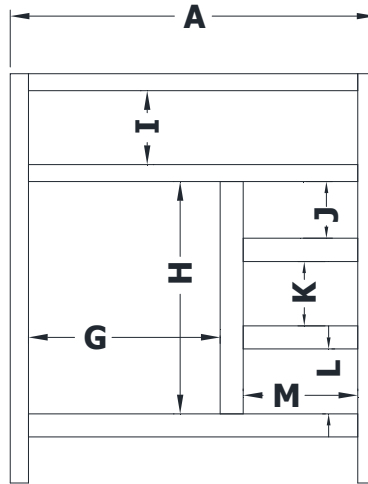

VANITY SPECIFICATIONS

Premier Overlay Collections Ashford, Gentry, Lambiere, Yorkshire, and Zephyr

3D drawing shows drawers right. For drawers left, replace the "M" in position 7 of the model number with a "K".

Cabinet height is 33 1/2". All dimensions are shown in inches rounded up or down to the nearest 1/8". Available in 18" deep, depth does not include doors and drawer fronts which add 3/4".

Model	A	B	C	D	E	F	G	H	I	J	K	L	M
BE3621M	36"	21 3/4"	21"	19 1/4"	5 3/4"	17 1/2"	19 3/8"	19"	6 1/8"	4 5/8"	5 1/4"	5 1/4"	11"