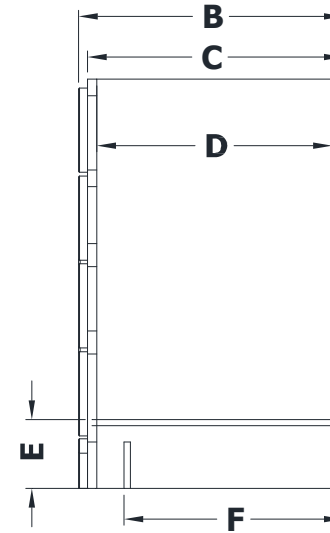

VANITY SPECIFICATIONS

Premier Overlay Collections Ashford, Gentry, Lambiere, Yorkshire, and Zephyr

3D drawing shows drawers right. For drawers left, replace the "M" in position 7 of the model number with a "K".

Cabinet height is 33 1/2". All dimensions are shown in inches rounded up or down to the nearest 1/8". Available in 18" deep, depth does not include doors and drawer fronts which add 3/4".

Model	A	B	C	D	E	F	G	H	I	J	K	L	M
BE3621M	36"	21 3/4"	21"	19 1/4"	5 3/4"	17 1/2"	19 3/8"	19"	6 1/8"	4 5/8"	5 1/4"	5 1/4"	11"