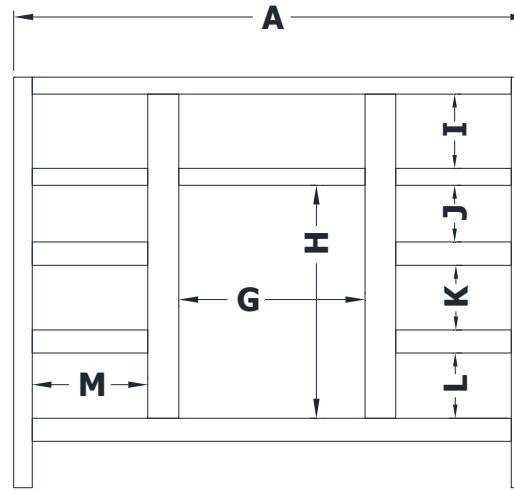

# VANITY SPECIFICATIONS

## Premier Overlay Collections Ashford, Gentry, Lambiere, Yorkshire, and Zephyr

3D drawing shows hinged left. For hinged right, replace the "E" in position 7 of the model number with a "G".

Cabinet height is 33 1/2". All dimensions are shown in inches rounded up or down to the nearest 1/8". Available in 18" deep, depth does not include doors and drawer fronts which add 3/4".

Model	A	B	C	D	E	F	G	H	I	J	K	L	M
BE4821E	48"	21 3/4"	21"	19 1/4"	5 3/4"	17 1/2"	20 7/8"	19"	6 1/8"	4 5/8"	5 1/4"	5 1/4"	9 3/8"
BE5421E	54"	21 3/4"	21"	19 1/4"	5 3/4"	17 1/2"	26 7/8"	19"	6 1/8"	4 5/8"	5 1/4"	5 1/4"	9 3/8"
BE6021E	60"	21 3/4"	21"	19 1/4"	5 3/4"	17 1/2"	27 1/8"	19"	6 1/8"	4 5/8"	5 1/4"	5 1/4"	12 3/8"