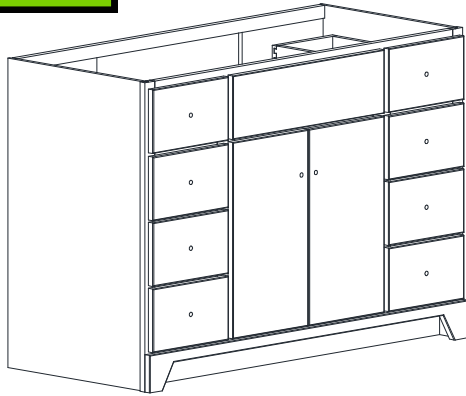

# VANITY SPECIFICATIONS

## Premier Overlay Collections Ashford, Gentry, Lambiere, Yorkshire, and Zephyr

3D drawing shows hinged left. For hinged right, replace the "E" in position 7 of the model number with a "G".

Cabinet height is 33 1/2". All dimensions are shown in inches rounded up or down to the nearest 1/8". Available in 18" deep, depth does not include doors and drawer fronts which add 3/4".