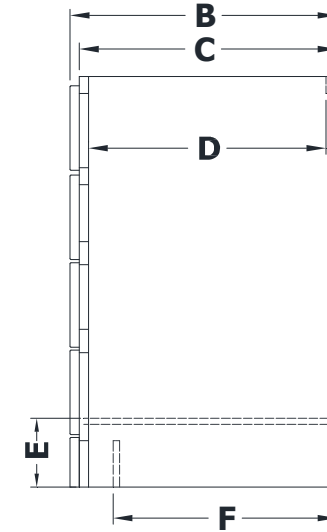

# VANITY SPECIFICATIONS

## Premier Overlay Collections Ashford, Gentry, Lambiere, Yorkshire, and Zephyr

3D drawing shows hinged left. For hinged right, replace the "E" in position 7 of the model number with a "G".

Cabinet height is 33 1/2". All dimensions are shown in inches rounded up or down to the nearest 1/8". Available in 18" deep, depth does not include doors and drawer fronts which add 3/4".

Model	A	B	C	D	E	F	G	H	I	J	K	L	M
BE4821E	48"	21 3/4"	21"	19 1/4"	5 3/4"	17 1/2"	20 7/8"	19"	6 1/8"	4 5/8"	5 1/4"	5 1/4"	9 3/8"
BE5421E	54"	21 3/4"	21"	19 1/4"	5 3/4"	17 1/2"	26 7/8"	19"	6 1/8"	4 5/8"	5 1/4"	5 1/4"	9 3/8"
BE6021E	60"	21 3/4"	21"	19 1/4"	5 3/4"	17 1/2"	27 1/8"	19"	6 1/8"	4 5/8"	5 1/4"	5 1/4"	12 3/8"