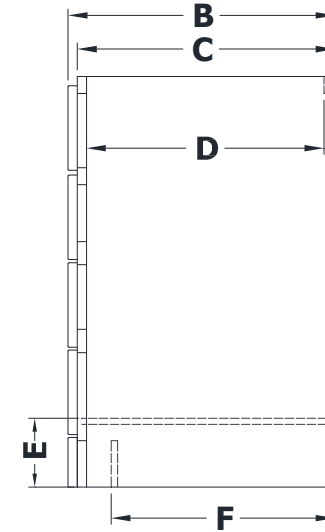

VANITY SPECIFICATIONS

Premier Overlay Collections Ashford, Gentry, Lambiere, Yorkshire, and Zephyr

3D drawing shows hinged left. For hinged right, replace the "E" in position 7 of the model number with a "G".

Cabinet height is 33 1/2". All dimensions are shown in inches rounded up or down to the nearest 1/8". Available in 18" deep, depth does not include doors and drawer fronts which add 3/4".

| Model | A | B | C | D | E | F | G | H | I | J | K | L | M |
|---------|-----|---------|-----|---------|--------|---------|---------|-----|--------|--------|--------|--------|--------|
| BE4221E | 42" | 21 3/4" | 21" | 19 1/4" | 5 3/4" | 17 1/2" | 15 1/4" | 19" | 6 1/8" | 4 5/8" | 5 1/4" | 5 1/4" | 9 3/8" |