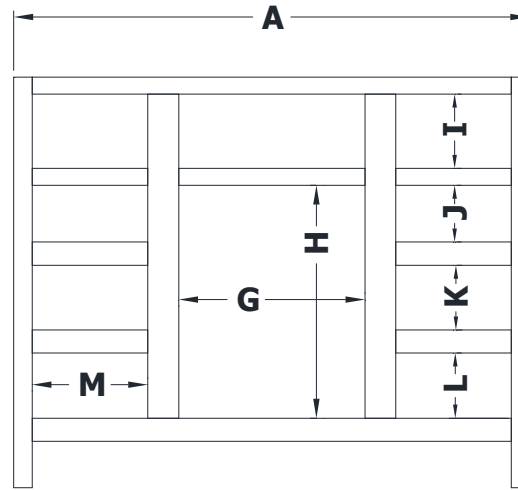

VANITY SPECIFICATIONS

Premier Overlay Collections Ashford, Gentry, Lambiere, Yorkshire, and Zephyr

3D drawing shows hinged left. For hinged right, replace the "E" in position 7 of the model number with a "G".

Cabinet height is 33 1/2". All dimensions are shown in inches rounded up or down to the nearest 1/8". Available in 18" deep, depth does not include doors and drawer fronts which add 3/4".

| Model | A | B | C | D | E | F | G | H | I | J | K | L | M |
|---------|-----|---------|-----|---------|--------|---------|---------|-----|--------|--------|--------|--------|--------|
| BE4221E | 42" | 21 3/4" | 21" | 19 1/4" | 5 3/4" | 17 1/2" | 15 1/4" | 19" | 6 1/8" | 4 5/8" | 5 1/4" | 5 1/4" | 9 3/8" |