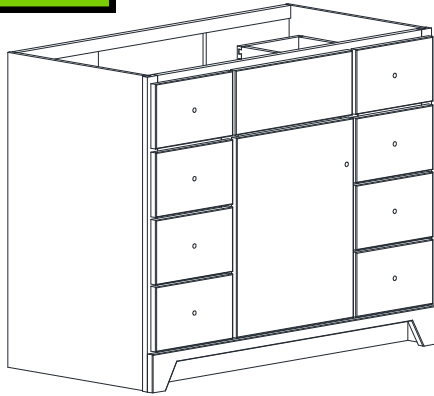

VANITY SPECIFICATIONS

Premier Overlay Collections Ashford, Gentry, Lambiere, Yorkshire, and Zephyr

3D drawing shows hinged left. For hinged right, replace the "E" in position 7 of the model number with a "G".

Cabinet height is 33 1/2". All dimensions are shown in inches rounded up or down to the nearest 1/8". Available in 18" deep, depth does not include doors and drawer fronts which add 3/4".

| Model | A | B | C | D | E | F | G | H | I | J | K | L | M |
|---------|-----|---------|-----|---------|--------|---------|---------|-----|--------|--------|--------|--------|--------|
| BE4221E | 42" | 21 3/4" | 21" | 19 1/4" | 5 3/4" | 17 1/2" | 15 1/4" | 19" | 6 1/8" | 4 5/8" | 5 1/4" | 5 1/4" | 9 3/8" |