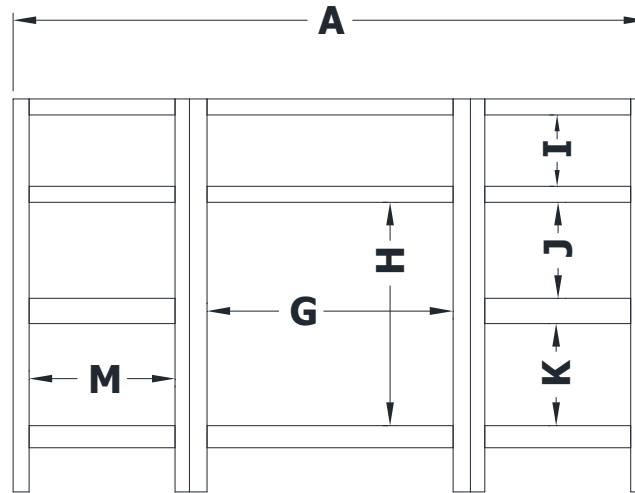

# VANITY SPECIFICATIONS

## Premier Overlay Collections Ashford, Gentry, Lambiere, Zephyr, and Yorkshire

Cabinet height is 33 1/2". All dimensions are shown in inches rounded up or down to the nearest 1/8".  
The drawer area is 18 3/4" from drawer front to the back of cabinet.

Model	A	B	C	D	E	F	G	H	I	J	K	M
BD48BFE	48"	21 3/4"	21"	19 1/4"	5 3/4"	15 1/4"	21"	19"	6 1/8"	8 1/4"	8 3/4"	9 3/8"
BD54BFE	54"	21 3/4"	21"	19 1/4"	5 3/4"	15 1/4"	21"	19"	6 1/8"	8 1/4"	8 3/4"	9 3/8"
BD60BFE	60"	21 3/4"	21"	19 1/4"	5 3/4"	15 1/4"	26 7/8"	19"	6 1/8"	8 1/4"	8 3/4"	12 3/8"