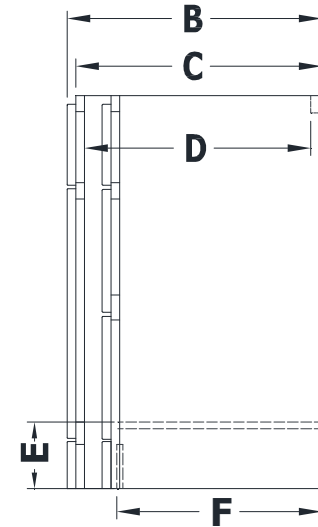

# VANITY SPECIFICATIONS

## Premier Overlay Collections Ashford, Gentry, Lambiere, Zephyr, and Yorkshire

Cabinet height is 33 1/2". All dimensions are shown in inches rounded up or down to the nearest 1/8".  
The drawer area is 18 3/4" from drawer front to the back of cabinet.

Model	A	B	C	D	E	F	G	H	I	J	K	M
BD48BFE	48"	21 3/4"	21"	19 1/4"	5 3/4"	15 1/4"	21"	19"	6 1/8"	8 1/4"	8 3/4"	9 3/8"
BD54BFE	54"	21 3/4"	21"	19 1/4"	5 3/4"	15 1/4"	21"	19"	6 1/8"	8 1/4"	8 3/4"	9 3/8"
BD60BFE	60"	21 3/4"	21"	19 1/4"	5 3/4"	15 1/4"	26 7/8"	19"	6 1/8"	8 1/4"	8 3/4"	12 3/8"