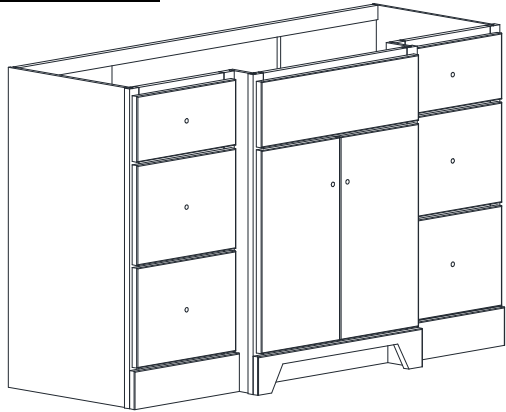

# VANITY SPECIFICATIONS

## Premier Overlay Collections Ashford, Gentry, Lambiere, Zephyr, and Yorkshire

Cabinet height is 33 1/2". All dimensions are shown in inches rounded up or down to the nearest 1/8".  
The drawer area is 18 3/4" from drawer front to the back of cabinet.