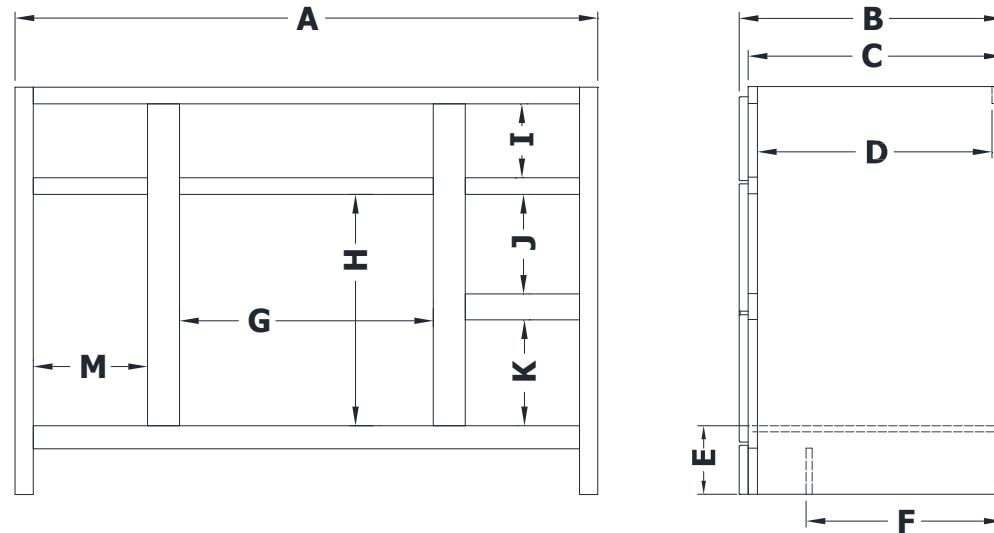

# VANITY SPECIFICATIONS

## Premier Overlay Collections Ashford, Gentry, Lambiere, Yorkshire, and Zephyr

3D drawing shows drawers left. For drawers right, replace the "R" in position 7 of the model number with a "L".

Cabinet height is 33 1/2". All dimensions are shown in inches rounded up or down to the nearest 1/8". Available in 18" deep, depth does not include doors and drawer fronts which add 3/4".

Model	A	B	C	D	E	F	G	H	I	J	K	M
<b>BD4821R</b>	48"	21 3/4"	21"	19 1/4"	5 3/4"	17 1/2"	20 7/8"	19 1/4"	6 1/8"	8 1/4"	8 3/4"	9 3/8"
<b>BD5421R</b>	54"	21 3/4"	21"	19 1/4"	5 3/4"	17 1/2"	26 7/8"	19 1/4"	6 1/8"	8 1/4"	8 3/4"	9 3/8"
<b>BD6021R</b>	60"	21 3/4"	21"	19 1/4"	5 3/4"	17 1/2"	27 1/8"	19 1/4"	6 1/8"	8 1/4"	8 3/4"	12 3/8"