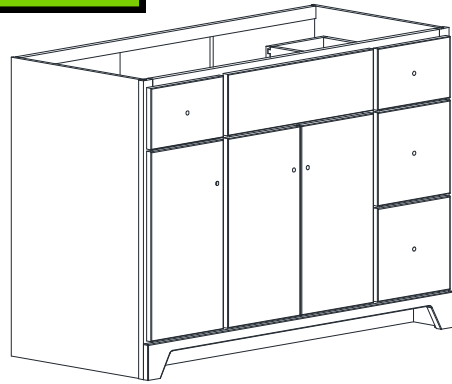

# VANITY SPECIFICATIONS

## Premier Overlay Collections Ashford, Gentry, Lambiere, Yorkshire, and Zephyr

3D drawing shows drawers left. For drawers right, replace the "R" in position 7 of the model number with a "L".

Cabinet height is 33 1/2". All dimensions are shown in inches rounded up or down to the nearest 1/8". Available in 18" deep, depth does not include doors and drawer fronts which add 3/4".