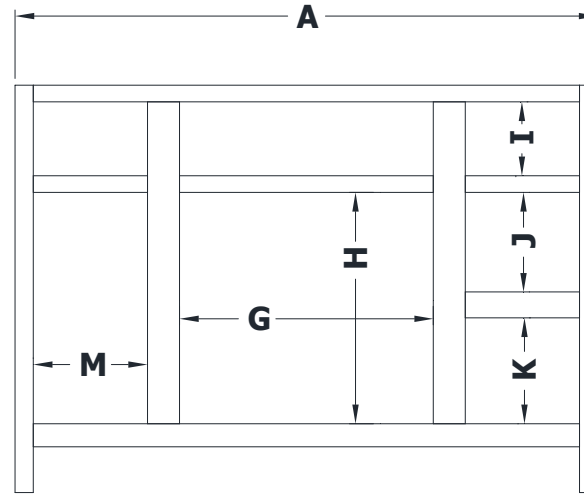

# VANITY SPECIFICATIONS

## Premier Overlay Collections Ashford, Gentry, Lambiere, Yorkshire, and Zephyr

3D drawing shows hinged left. For hinged right, replace the "R" in position 7 of the model number with a "L".

Cabinet height is 33 1/2". All dimensions are shown in inches rounded up or down to the nearest 1/8".  
Available in 18" deep, depth does not include doors and drawer fronts which add 3/4".

Model	A	B	C	D	E	F	G	H	I	J	K	M
<b>BD4821R</b>	48"	21 3/4"	21"	19 1/4"	5 3/4"	17 1/2"	20 7/8"	19 1/4"	6 1/8"	8 1/4"	8 3/4"	9 3/8"
<b>BD5421R</b>	54"	21 3/4"	21"	19 1/4"	5 3/4"	17 1/2"	26 7/8"	19 1/4"	6 1/8"	8 1/4"	8 3/4"	9 3/8"
<b>BD6021R</b>	60"	21 3/4"	21"	19 1/4"	5 3/4"	17 1/2"	27 1/8"	19 1/4"	6 1/8"	8 1/4"	8 3/4"	12 3/8"