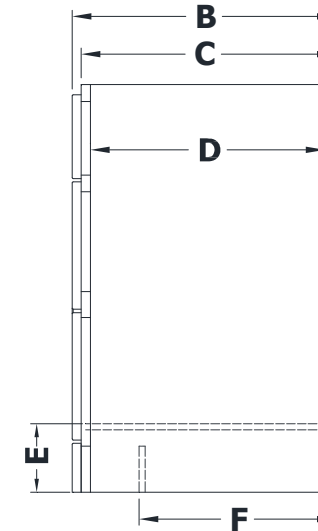

# VANITY SPECIFICATIONS

## Premier Overlay Collections Ashford, Gentry, Lambiere, Yorkshire, and Zephyr

3D drawing shows hinged left. For hinged right, replace the "R" in position 7 of the model number with a "L".

Cabinet height is 33 1/2". All dimensions are shown in inches rounded up or down to the nearest 1/8".  
Available in 18" deep, depth does not include doors and drawer fronts which add 3/4".

Model	A	B	C	D	E	F	G	H	I	J	K	M
<b>BD4821R</b>	48"	21 3/4"	21"	19 1/4"	5 3/4"	17 1/2"	20 7/8"	19 1/4"	6 1/8"	8 1/4"	8 3/4"	9 3/8"
<b>BD5421R</b>	54"	21 3/4"	21"	19 1/4"	5 3/4"	17 1/2"	26 7/8"	19 1/4"	6 1/8"	8 1/4"	8 3/4"	9 3/8"
<b>BD6021R</b>	60"	21 3/4"	21"	19 1/4"	5 3/4"	17 1/2"	27 1/8"	19 1/4"	6 1/8"	8 1/4"	8 3/4"	12 3/8"