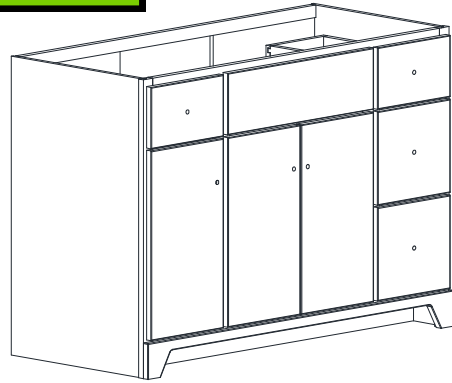

# VANITY SPECIFICATIONS

## Premier Overlay Collections Ashford, Gentry, Lambiere, Yorkshire, and Zephyr

3D drawing shows hinged left. For hinged right, replace the "R" in position 7 of the model number with a "L".

Cabinet height is 33 1/2". All dimensions are shown in inches rounded up or down to the nearest 1/8".  
Available in 18" deep, depth does not include doors and drawer fronts which add 3/4".