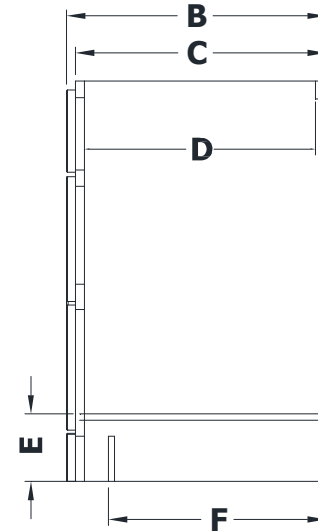

VANITY SPECIFICATIONS

Premier Overlay Collections Ashford, Gentry, Lambiere, Yorkshire and Zephyr

3D drawing shows drawer right. For drawer left, replace the "R" in position 7 of the model number with a "L".

Cabinet height is 33 1/2". All dimensions are shown in inches rounded up or down to the nearest 1/8". Available in 18" deep, depth does not include doors and drawer fronts which add 3/4".

Model	A	B	C	D	E	F	G	H	I	J	K	L
BD3621R	36"	21 3/4"	21"	19 1/4"	5 3/4"	17 1/2"	20 7/8"	19"	6 1/8"	8 1/4"	8 3/4"	9 3/8"
BD3921R	39"	21 3/4"	21"	19 1/4"	5 3/4"	17 1/2"	22 1/8"	19"	6 1/8"	8 1/4"	8 3/4"	11 1/8"
BD4221R	42"	21 3/4"	21"	19 1/4"	5 3/4"	17 1/2"	27"	19"	6 1/8"	8 1/4"	8 3/4"	9 3/8"
BD4521R	45"	21 3/4"	21"	19 1/4"	5 3/4"	17 1/2"	27"	19"	6 1/8"	8 1/4"	8 3/4"	12 1/2"