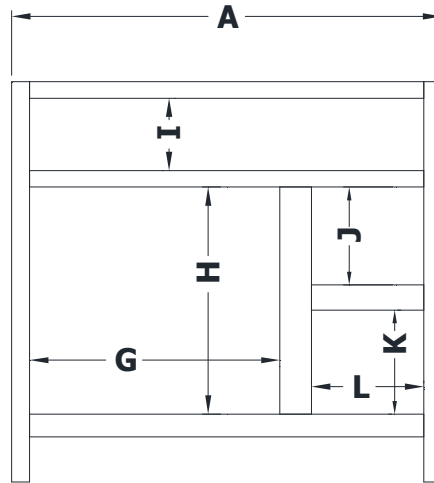

VANITY SPECIFICATIONS

Premier Overlay Collections Ashford, Gentry, Lambiere, Yorkshire and Zephyr

3D drawing shows drawer right. For drawer left, replace the "R" in position 7 of the model number with a "L".

Cabinet height is 33 1/2". All dimensions are shown in inches rounded up or down to the nearest 1/8". Available in 18" deep, depth does not include doors and drawer fronts which add 3/4".

Model	A	B	C	D	E	F	G	H	I	J	K	L
BD3621R	36"	21 3/4"	21"	19 1/4"	5 3/4"	17 1/2"	20 7/8"	19"	6 1/8"	8 1/4"	8 3/4"	9 3/8"
BD3921R	39"	21 3/4"	21"	19 1/4"	5 3/4"	17 1/2"	22 1/8"	19"	6 1/8"	8 1/4"	8 3/4"	11 1/8"
BD4221R	42"	21 3/4"	21"	19 1/4"	5 3/4"	17 1/2"	27"	19"	6 1/8"	8 1/4"	8 3/4"	9 3/8"
BD4521R	45"	21 3/4"	21"	19 1/4"	5 3/4"	17 1/2"	27"	19"	6 1/8"	8 1/4"	8 3/4"	12 1/2"