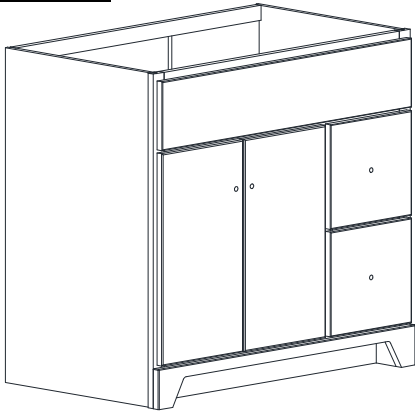

VANITY SPECIFICATIONS

Premier Overlay Collections Ashford, Gentry, Lambiere, Yorkshire and Zephyr

3D drawing shows drawer right. For drawer left, replace the "R" in position 7 of the model number with a "L".

Cabinet height is 33 1/2". All dimensions are shown in inches rounded up or down to the nearest 1/8". Available in 18" deep, depth does not include doors and drawer fronts which add 3/4".

Model	A	B	C	D	E	F	G	H	I	J	K	L
BD3621R	36"	21 3/4"	21"	19 1/4"	5 3/4"	17 1/2"	20 7/8"	19"	6 1/8"	8 1/4"	8 3/4"	9 3/8"
BD3921R	39"	21 3/4"	21"	19 1/4"	5 3/4"	17 1/2"	22 1/8"	19"	6 1/8"	8 1/4"	8 3/4"	11 1/8"
BD4221R	42"	21 3/4"	21"	19 1/4"	5 3/4"	17 1/2"	27"	19"	6 1/8"	8 1/4"	8 3/4"	9 3/8"
BD4521R	45"	21 3/4"	21"	19 1/4"	5 3/4"	17 1/2"	27"	19"	6 1/8"	8 1/4"	8 3/4"	12 1/2"