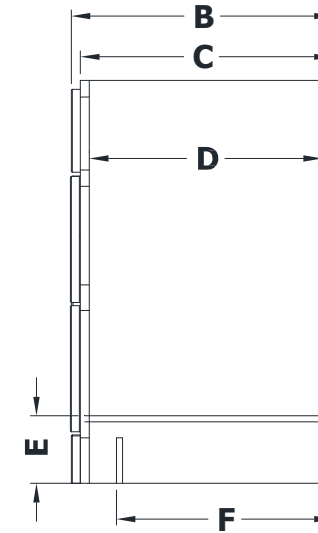

VANITY SPECIFICATIONS

Premier Overlay Collections Ashford, Gentry, Lambiere, Yorkshire and Zephyr

3D drawing shows hinged left. For hinged right, replace the "L" in position 7 of the model number with a "R".

Cabinet height is 33 1/2". All dimensions are shown in inches rounded up or down to the nearest 1/8". Available in 16" and 18" deep, depth does not include doors and drawer fronts which add 3/4".

Model	A	B	C	D	E	F	G	H	I	J	K	L
BD2421R	24"	21 3/4"	21"	19 1/4"	5 3/4"	17 1/2"	9 3/4"	19"	6 1/8"	8 1/4"	8 3/4"	9 3/8"
BD2721R	27"	21 3/4"	21"	19 1/4"	5 3/4"	17 1/2"	12 3/4"	19"	6 1/8"	8 1/4"	8 3/4"	9 3/8"
BD3021R	30"	21 3/4"	21"	19 1/4"	5 3/4"	17 1/2"	15 3/4"	19"	6 1/8"	8 1/4"	8 3/4"	9 3/8"
BD3321R	33"	21 3/4"	21"	19 1/4"	5 3/4"	17 1/2"	15 3/8"	19"	6 1/8"	8 1/4"	8 3/4"	12 1/2"
BD3621M	36"	21 3/4"	21"	19 1/4"	5 3/4"	17 1/2"	19 3/8"	19"	6 1/8"	8 1/4"	8 3/4"	11"