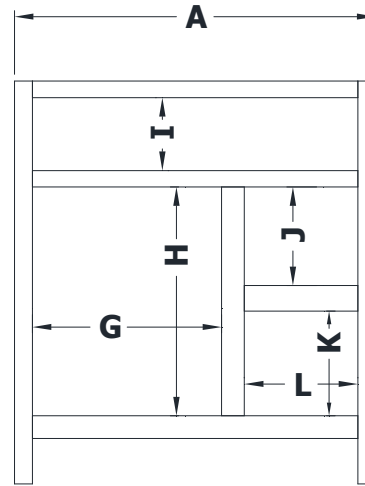

VANITY SPECIFICATIONS

Premier Overlay Collections Ashford, Gentry, Lambiere, Yorkshire and Zephyr

3D drawing shows hinged left. For hinged right, replace the "L" in position 7 of the model number with a "R".

Cabinet height is 33 1/2". All dimensions are shown in inches rounded up or down to the nearest 1/8". Available in 16" and 18" deep, depth does not include doors and drawer fronts which add 3/4".

Model	A	B	C	D	E	F	G	H	I	J	K	L
BD2421R	24"	21 3/4"	21"	19 1/4"	5 3/4"	17 1/2"	9 3/4"	19"	6 1/8"	8 1/4"	8 3/4"	9 3/8"
BD2721R	27"	21 3/4"	21"	19 1/4"	5 3/4"	17 1/2"	12 3/4"	19"	6 1/8"	8 1/4"	8 3/4"	9 3/8"
BD3021R	30"	21 3/4"	21"	19 1/4"	5 3/4"	17 1/2"	15 3/4"	19"	6 1/8"	8 1/4"	8 3/4"	9 3/8"
BD3321R	33"	21 3/4"	21"	19 1/4"	5 3/4"	17 1/2"	15 3/8"	19"	6 1/8"	8 1/4"	8 3/4"	12 1/2"
BD3621M	36"	21 3/4"	21"	19 1/4"	5 3/4"	17 1/2"	19 3/8"	19"	6 1/8"	8 1/4"	8 3/4"	11"