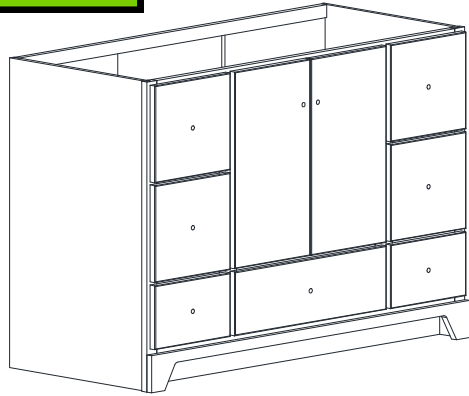

VANITY SPECIFICATIONS

Premier Overlay Collections Ashford, Gentry, Lambiere, Yorkshire, and Zephyr

Cabinet height is 33 1/2". All dimensions are shown in inches rounded up or down to the nearest 1/8".
Available in 18" deep, depth does not include doors and drawer fronts which add 3/4".

Model	A	B	C	D	E	F	G	H	I	J	K	M
BD4821Q	48"	21 3/4"	21"	19 1/4"	5 3/4"	17 1/2"	20 7/8"	19 1/4"	5 3/4"	8 1/4"	9"	9 3/8"
BD5421Q	54"	21 3/4"	21"	19 1/4"	5 3/4"	17 1/2"	26 7/8"	19 1/4"	5 3/4"	8 1/4"	9"	9 3/8"
BD6021Q	60"	21 3/4"	21"	19 1/4"	5 3/4"	17 1/2"	27 1/8"	19 1/4"	5 3/4"	8 1/4"	9"	12 3/8"