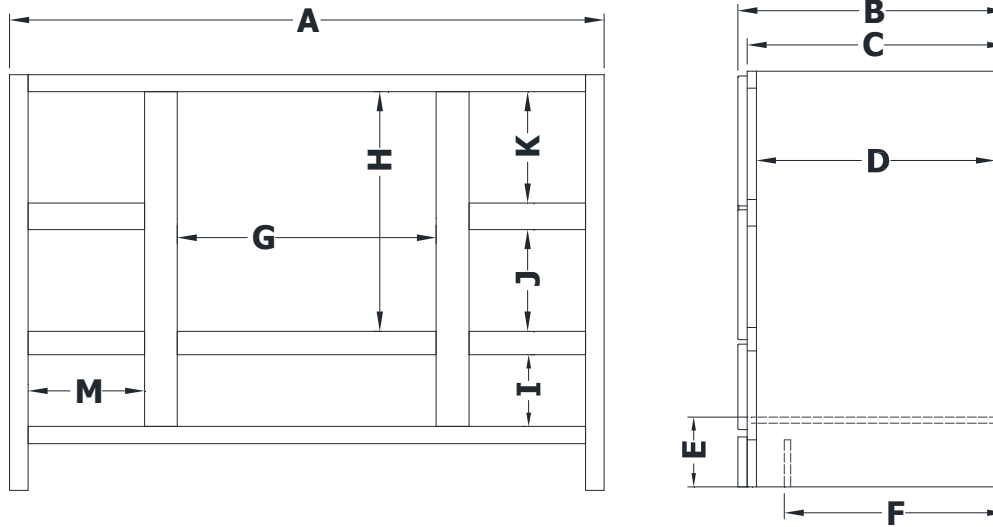

VANITY SPECIFICATIONS

Premier Overlay Collections Ashford, Gentry, Lambiere, Yorkshire, and Zephyr

Cabinet height is 33 1/2". All dimensions are shown in inches rounded up or down to the nearest 1/8".
Available in 18" deep, depth does not include doors and drawer fronts which add 3/4".

Model	A	B	C	D	E	F	G	H	I	J	K	M
BD4821Q	48"	21 3/4"	21"	19 1/4"	5 3/4"	17 1/2"	20 7/8"	19 1/4"	5 3/4"	8 1/4"	9"	9 3/8"
BD5421Q	54"	21 3/4"	21"	19 1/4"	5 3/4"	17 1/2"	26 7/8"	19 1/4"	5 3/4"	8 1/4"	9"	9 3/8"
BD6021Q	60"	21 3/4"	21"	19 1/4"	5 3/4"	17 1/2"	27 1/8"	19 1/4"	5 3/4"	8 1/4"	9"	12 3/8"