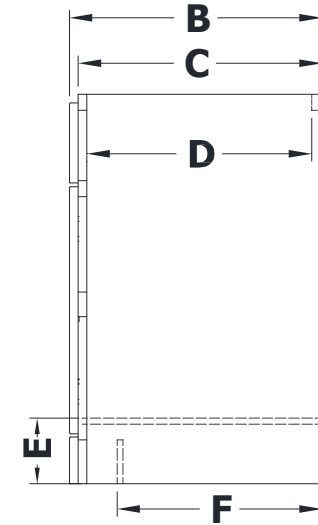

VANITY SPECIFICATIONS

Premier Overlay Collections Ashford, Gentry, Lambiere, Yorkshire, and Zephyr

2 bowl 54" vanity bowl centers are 11 3/8" from each end. 2 bowl 60" vanity bowl centers are 12" from each end.

Cabinet height is 33 1/2". All dimensions are shown in inches rounded up or down to the nearest 1/8".

Available in 18" deep, depth does not include doors and drawer fronts which add 3/4".

Model	A	B	C	D	E	F	G	H	I	J	K	M
BD54210	54"	21 3/4"	21"	19 1/4"	5 3/4"	17 1/2"	19 1/8"	19"	6 1/8"	8 1/4"	8 3/4"	8"
BD60210	60"	21 3/4"	21"	19 1/4"	5 3/4"	17 1/2"	27 1/8"	19"	6 1/8"	8 1/4"	8 3/4"	9 3/8"