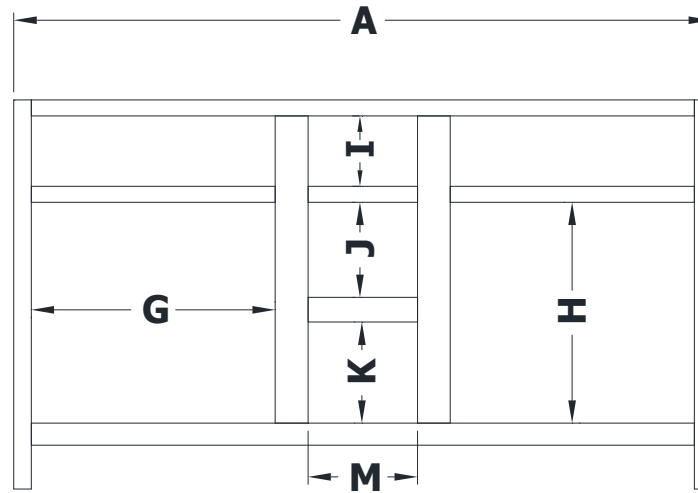

VANITY SPECIFICATIONS

Premier Overlay Collections Ashford, Gentry, Lambiere, Yorkshire, and Zephyr

2 bowl 54" vanity bowl centers are 11 3/8" from each end. 2 bowl 60" vanity bowl centers are 12" from each end.

Cabinet height is 33 1/2". All dimensions are shown in inches rounded up or down to the nearest 1/8".

Available in 18" deep, depth does not include doors and drawer fronts which add 3/4".

Model	A	B	C	D	E	F	G	H	I	J	K	M
BD54210	54"	21 3/4"	21"	19 1/4"	5 3/4"	17 1/2"	19 1/8"	19"	6 1/8"	8 1/4"	8 3/4"	8"
BD60210	60"	21 3/4"	21"	19 1/4"	5 3/4"	17 1/2"	27 1/8"	19"	6 1/8"	8 1/4"	8 3/4"	9 3/8"