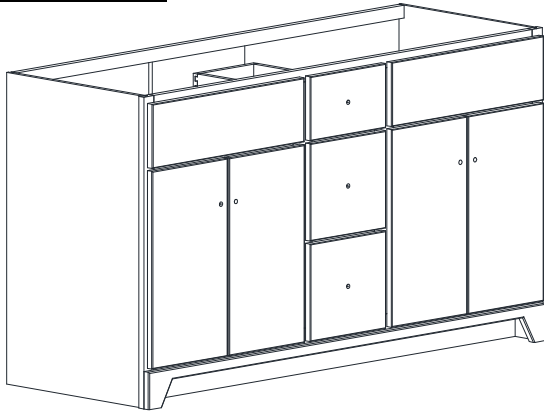

VANITY SPECIFICATIONS

Premier Overlay Collections Ashford, Gentry, Lambiere, Yorkshire, and Zephyr

2 bowl 54" vanity bowl centers are 11 3/8" from each end. 2 bowl 60" vanity bowl centers are 12" from each end.

Cabinet height is 33 1/2". All dimensions are shown in inches rounded up or down to the nearest 1/8".

Available in 18" deep, depth does not include doors and drawer fronts which add 3/4".

Model	A	B	C	D	E	F	G	H	I	J	K	M
BD54210	54"	21 3/4"	21"	19 1/4"	5 3/4"	17 1/2"	19 1/8"	19"	6 1/8"	8 1/4"	8 3/4"	8"
BD60210	60"	21 3/4"	21"	19 1/4"	5 3/4"	17 1/2"	27 1/8"	19"	6 1/8"	8 1/4"	8 3/4"	9 3/8"