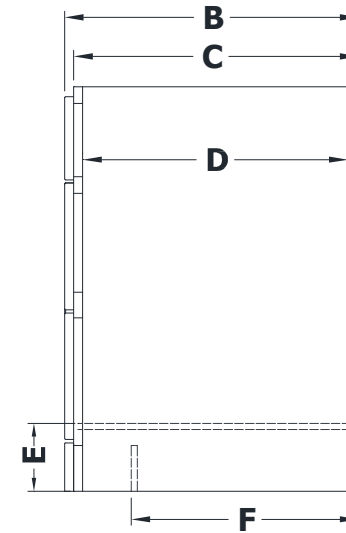

# VANITY SPECIFICATIONS

## Premier Overlay Collections Ashford, Gentry, Lambiere, Yorkshire, and Zephyr

Cabinet height is 33 1/2". All dimensions are shown in inches rounded up or down to the nearest 1/8".  
Available in 18" deep, depth does not include doors and drawer fronts which add 3/4".

| Model   | A   | B       | C   | D       | E      | F       | G   | H   | I      | J      | K      | M      |
|---------|-----|---------|-----|---------|--------|---------|-----|-----|--------|--------|--------|--------|
| BD4821N | 48" | 21 3/4" | 21" | 19 1/4" | 5 3/4" | 17 1/2" | 21" | 19" | 6 1/8" | 8 3/4" | 8 3/4" | 9 3/8" |