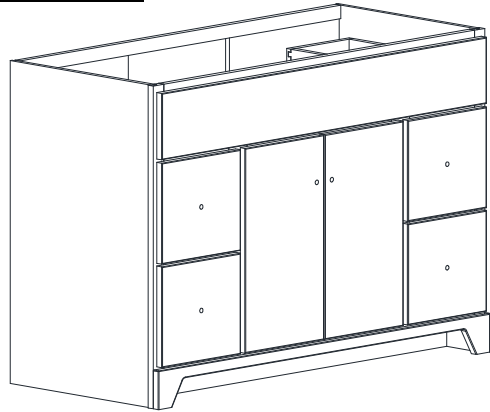

# VANITY SPECIFICATIONS

## Premier Overlay Collections Ashford, Gentry, Lambiere, Yorkshire, and Zephyr

Cabinet height is 33 1/2". All dimensions are shown in inches rounded up or down to the nearest 1/8".  
Available in 18" deep, depth does not include doors and drawer fronts which add 3/4".