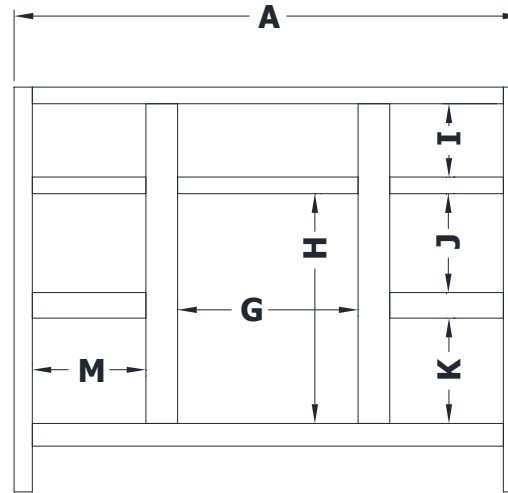

# VANITY SPECIFICATIONS

## Premier Overlay Collections Ashford, Gentry, Lambiere, Yorkshire, and Zephyr

Cabinet height is 33 1/2". All dimensions are shown in inches rounded up or down to the nearest 1/8".  
Available in 18" deep, depth does not include doors and drawer fronts which add 3/4".

| Model   | A   | B       | C   | D       | E      | F       | G   | H   | I      | J      | K      | M      |
|---------|-----|---------|-----|---------|--------|---------|-----|-----|--------|--------|--------|--------|
| BD4821N | 48" | 21 3/4" | 21" | 19 1/4" | 5 3/4" | 17 1/2" | 21" | 19" | 6 1/8" | 8 3/4" | 8 3/4" | 9 3/8" |