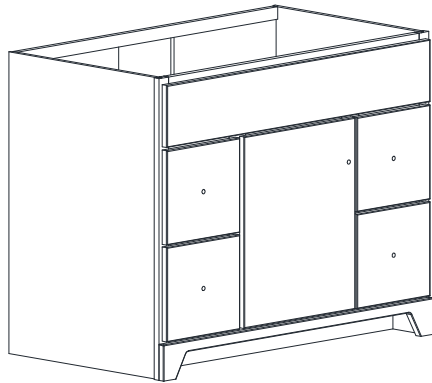

VANITY SPECIFICATIONS

Premier Overlay Collections Ashford, Gentry, Lambiere, Yorkshire, and Zephyr

3D drawing shows hinged left. For hinged right, replace the "N" in position 7 of the model number with a "H".

Cabinet height is 33 1/2". All dimensions are shown in inches rounded up or down to the nearest 1/8". Available in 18" deep, depth does not include doors and drawer fronts which add 3/4".

Model	A	B	C	D	E	F	G	H	I	J	K	M
BD4221N	42"	21 3/4"	21"	19 1/4"	5 3/4"	17 1/2"	15 1/4"	19"	6 1/8"	8 1/4"	8 3/4"	9 3/8"