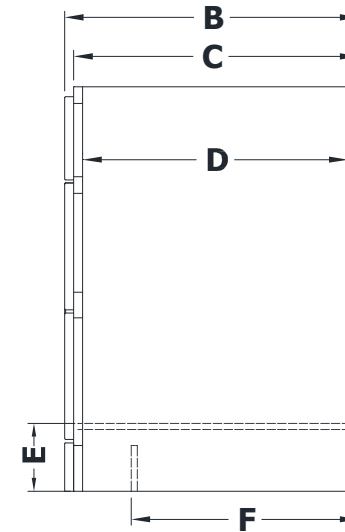

VANITY SPECIFICATIONS

Premier Overlay Collections Ashford, Gentry, Lambiere, Yorkshire, and Zephyr

3D drawing shows hinged left. For hinged right, replace the "N" in position 7 of the model number with a "H".

Cabinet height is 33 1/2". All dimensions are shown in inches rounded up or down to the nearest 1/8". Available in 18" deep, depth does not include doors and drawer fronts which add 3/4".

Model	A	B	C	D	E	F	G	H	I	J	K	M
BD4221N	42"	21 3/4"	21"	19 1/4"	5 3/4"	17 1/2"	15 1/4"	19"	6 1/8"	8 1/4"	8 3/4"	9 3/8"