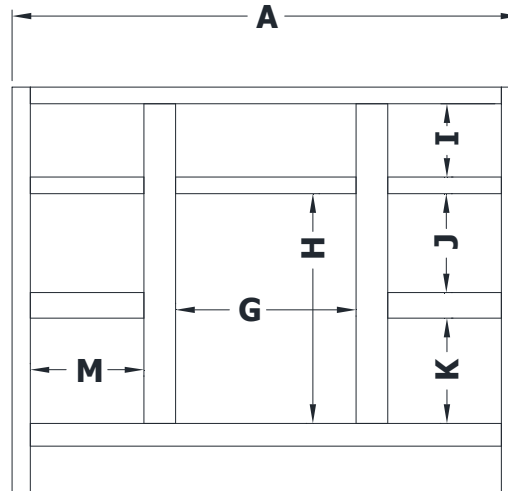

VANITY SPECIFICATIONS

Premier Overlay Collections Ashford, Gentry, Lambiere, Yorkshire, and Zephyr

3D drawing shows hinged left. For hinged right, replace the "N" in position 7 of the model number with a "H".

Cabinet height is 33 1/2". All dimensions are shown in inches rounded up or down to the nearest 1/8". Available in 18" deep, depth does not include doors and drawer fronts which add 3/4".

Model	A	B	C	D	E	F	G	H	I	J	K	M
BD4221N	42"	21 3/4"	21"	19 1/4"	5 3/4"	17 1/2"	15 1/4"	19"	6 1/8"	8 1/4"	8 3/4"	9 3/8"